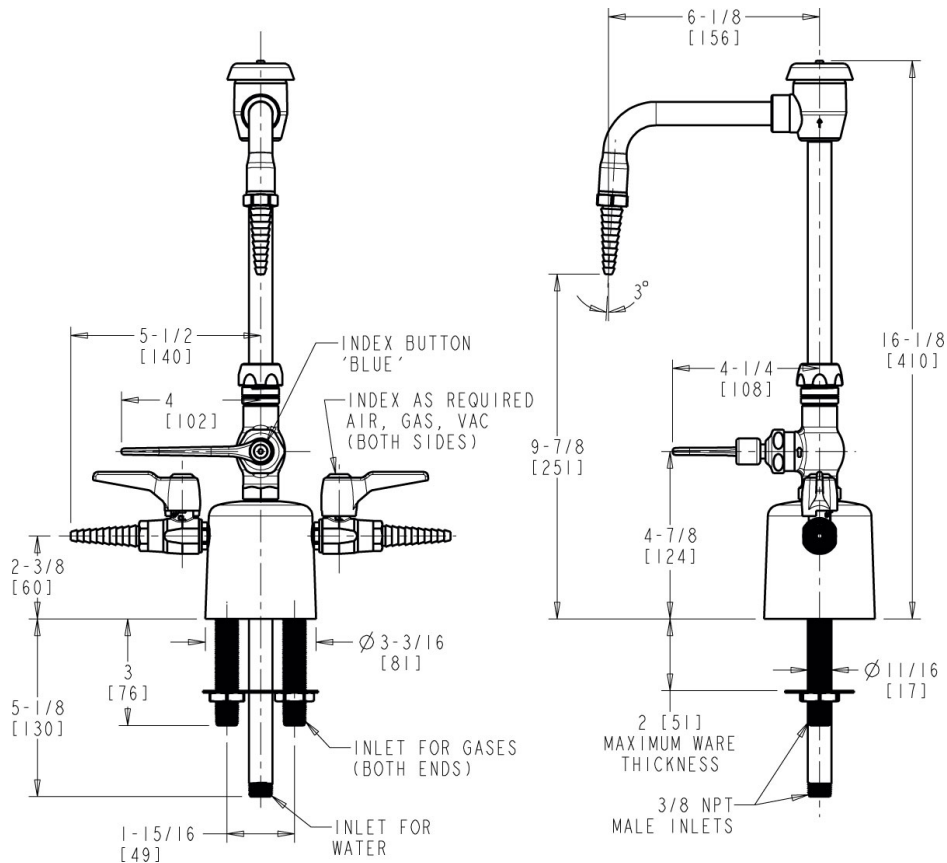

Engineer \_\_\_\_\_

Contractor \_\_\_\_\_

Submitted as Shown       Submitted with Variations

Date \_\_\_\_\_

**Architect/Engineer Specification**

Chicago Faucets No. LCF1-AB-B2B1 Deck-mounted triple service combination valve, polished chrome finish. 6" rigid/swing gooseneck spout with atmospheric vacuum breaker. Laboratory nozzle with 10 serrations for laboratory hose. Ceramic quarter-turn operating cartridge, right-hand turn. 4" wristblade handle.