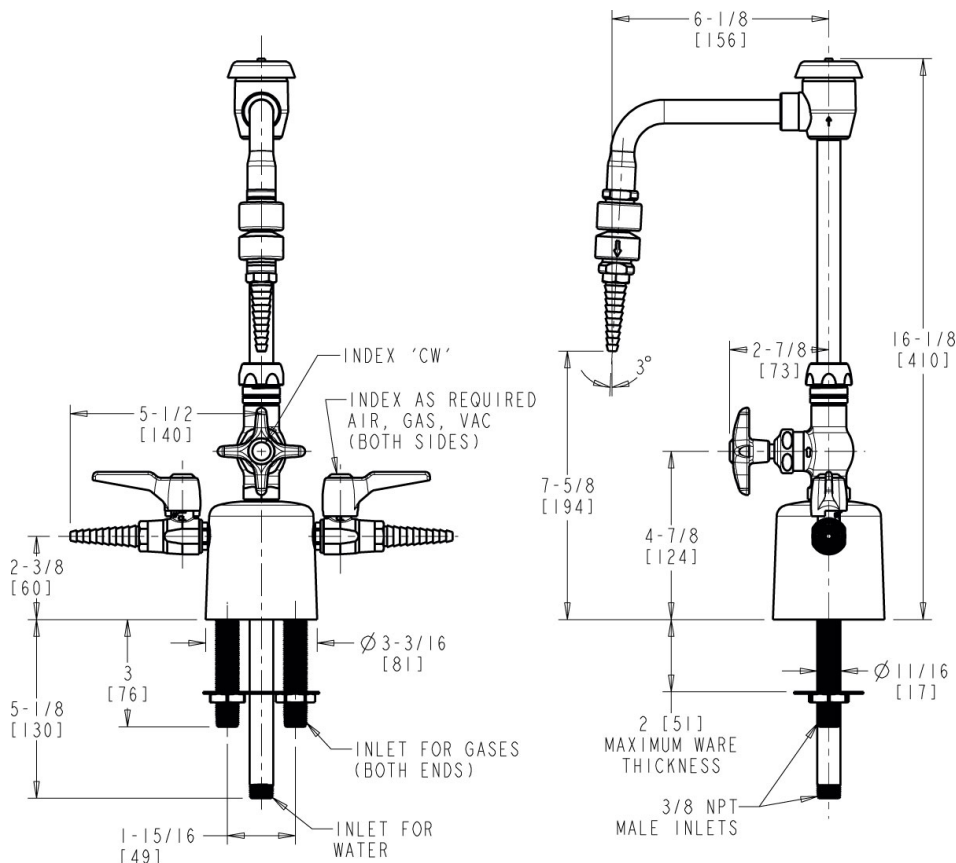

### Features & Specifications

---

- 6" rigid/swing gooseneck spout with atmospheric vacuum breaker
- Straight serrated nozzle with vacuum breaker
- Vandal Proof 2-1/2" cross handle with button indexed 'CW'
- Ceramic 1/4-turn operating cartridge, left-hand
- Inline atmospheric vacuum breaker

Engineer \_\_\_\_\_

Contractor \_\_\_\_\_

Submitted as Shown

Submitted with Variations

Date \_\_\_\_\_

**Architect/Engineer Specification**

Chicago Faucets No. LCF1-AA-B1B3 Deck-mounted triple service combination valve, polished chrome finish. 6" rigid/swing gooseneck spout with atmospheric vacuum breaker. Straight serrated nozzle with vacuum breaker. Ceramic quarter-turn operating cartridge, left-hand turn. 2-1/2" cross handle with button indexed 'CW'. Inline atmospheric vacuum breaker.