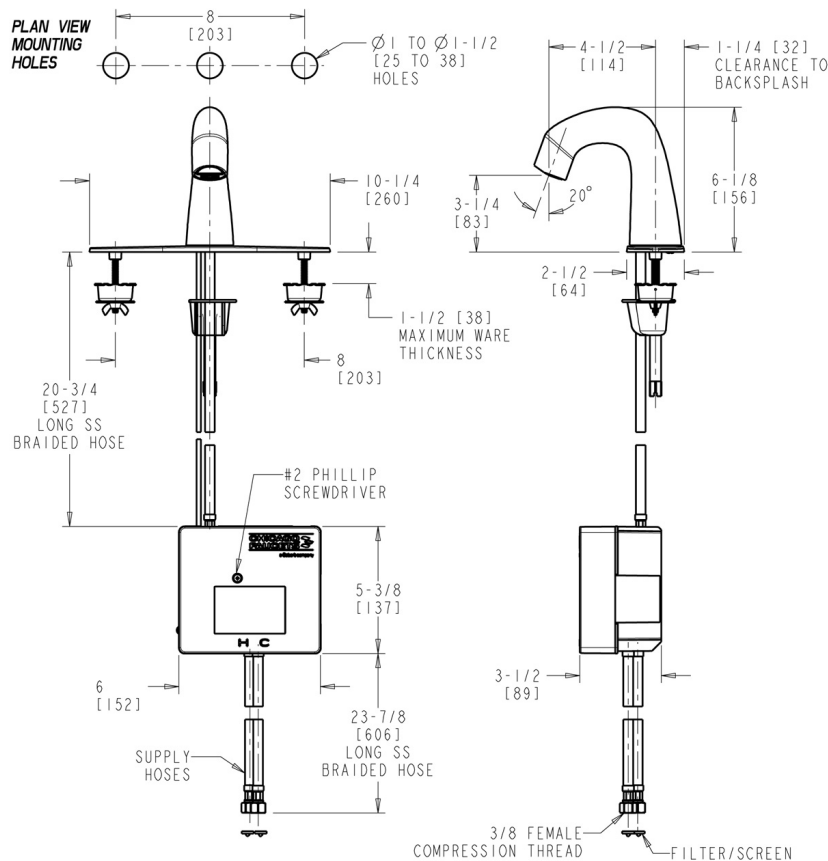

### ECAST

ECAST products are intended for installation where state laws and local codes mandate lead content levels or in any location where lead content is a concern.

2100 South Clearwater Drive  
Des Plaines, IL  
P: 847/803-5000  
F: 847/803-5454  
Technical: 800/TEC-TRUE  
www.chicagofaucets.com

## Architect/Engineer Specification

Chicago Faucets No. EQ-D13A-12ABCP, EQ Curved Series Lavatory Sink Faucet with hands-free infrared detection, deck-mounted with 8" fixed centers. Chrome plated. 0.5 GPM (1.9 L/min) vandal-proof, pressure compensating, Econo-Flo non-aerating spray outlet. Dual supply for hot and cold water service. Powered by 4 "AA" alkaline batteries (included) - up to 5-year battery life. Includes flexible supply hose(s). Includes concealed mechanical mixing valve. On-demand IR detection for hands-free actuation and maximum water savings. 20 seconds standard maximum run time; drops to 10 seconds in high use environments for additional water savings. ECAST® construction with less than 0.25% lead content by weighted average. CALGreen compliant. This product meets ADA ANSI/ICC A117.1 requirements and is tested and certified to industry standards: ASME A112.18.1/CSA B125.1, Certified to NSF/ANSI 61, Section 9, California Health and Safety Code 116875 (AB1953-2006), Vermont Bill S.152, NSF/ANSI 372 Low Lead Content, and California Green Building Standards Code (CALGreen).