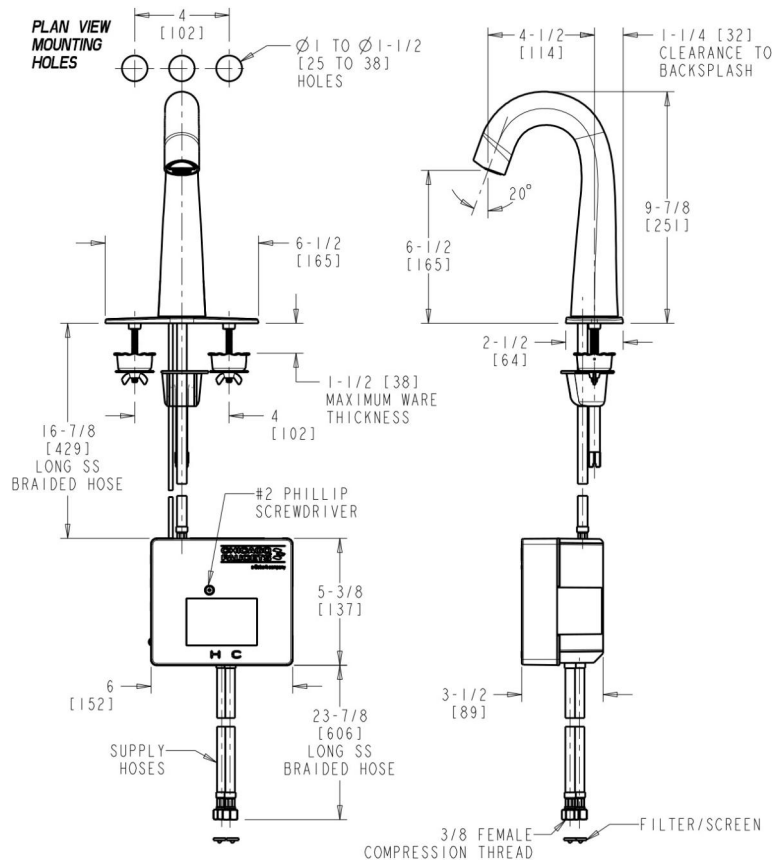

Submitted with Variations

Date _____

ECAST

ECAST products are intended for installation where state laws and local codes mandate lead content levels or in any location where lead content is a concern.

2100 South Clearwater Drive
Des Plaines, IL
P: 847/803-5000
F: 847/803-5454
Technical: 800/TEC-TRUE
www.chicagofaucets.com

Architect/Engineer Specification

Chicago Faucets No. EQ-C12C-22ABBN, EQ High Arc Series Lavatory Sink Faucet with hands-free infrared detection, deck-mounted with 4" centers. PVD brushed nickel plated. 0.35 GPM (1.3L/min) vandal-proof, pressure compensating, Softflo aerating outlet. Dual supply for hot and cold water service. Self Sustaining Power System - water turbine generates the necessary power to operate the faucet for 10+ years. Includes stainless steel braided hose(s). Includes concealed mechanical mixing valve. On-demand IR detection for hands-free actuation and maximum water savings. 20 seconds standard maximum run time; drops to 10 seconds in high use environments for additional water savings. ECAST® construction with less than 0.25% lead content by weighted average. This product meets ADA ANSI/ICC A117.1 requirements and is tested and certified to industry standards: ASME A112.18.1/CSA B125.1, Certified to NSF/ANSI 61, Section 9, California Health and Safety Code 116875 (AB1953-2006), Vermont Bill S.152, and NSF/ANSI 372 Low Lead Content.