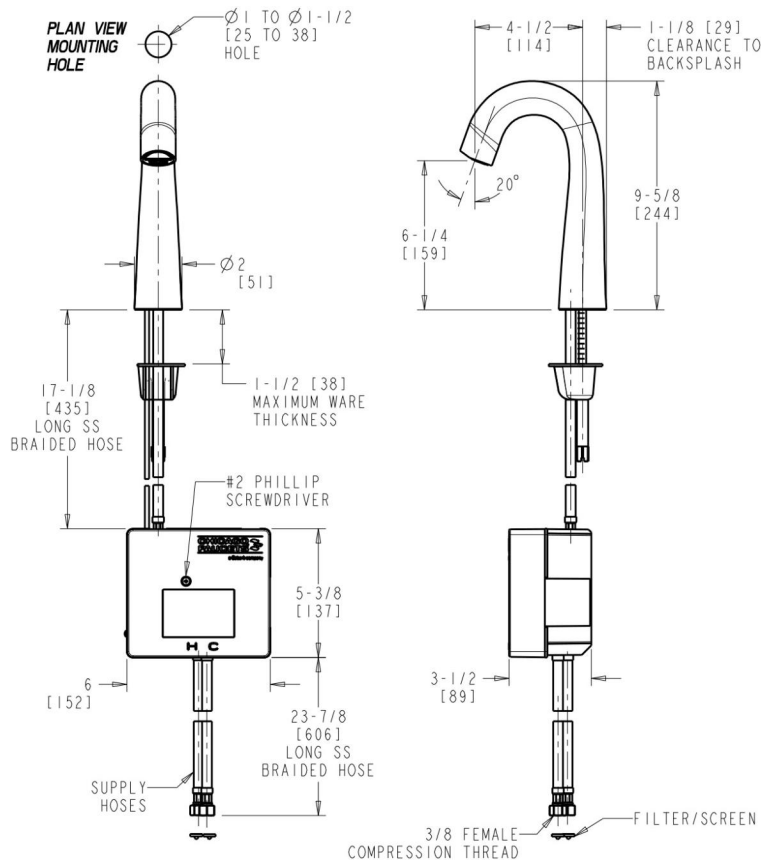

Submitted with Variations

Date _____

ECAST

ECAST products are intended for installation where state laws and local codes mandate lead content levels or in any location where lead content is a concern.

2100 South Clearwater Drive
Des Plaines, IL
P: 847/803-5000
F: 847/803-5454
Technical: 800/TEC-TRUE
www.chicagofaucets.com

Architect/Engineer Specification

Chicago Faucets No. EQ-C11C-22ABBN, EQ High Arc Series Lavatory Sink Faucet with hands-free infrared detection, single-hole deck mount. PVD brushed nickel plated. 0.35 GPM (1.3L/min) vandal-proof, pressure compensating, Softflo aerating outlet. Dual supply for hot and cold water service. Self Sustaining Power System - water turbine generates the necessary power to operate the faucet for 10+ years. Includes stainless steel braided hose(s). Includes concealed mechanical mixing valve. On-demand IR detection for hands-free actuation and maximum water savings. 20 seconds standard maximum run time; drops to 10 seconds in high use environments for additional water savings. ECAST® construction with less than 0.25% lead content by weighted average. This product meets ADA ANSI/ICC A117.1 requirements and is tested and certified to industry standards: ASME A112.18.1/CSA B125.1, Certified to NSF/ANSI 61, Section 9, California Health and Safety Code 116875 (AB1953-2006), Vermont Bill S.152, and NSF/ANSI 372 Low Lead Content.