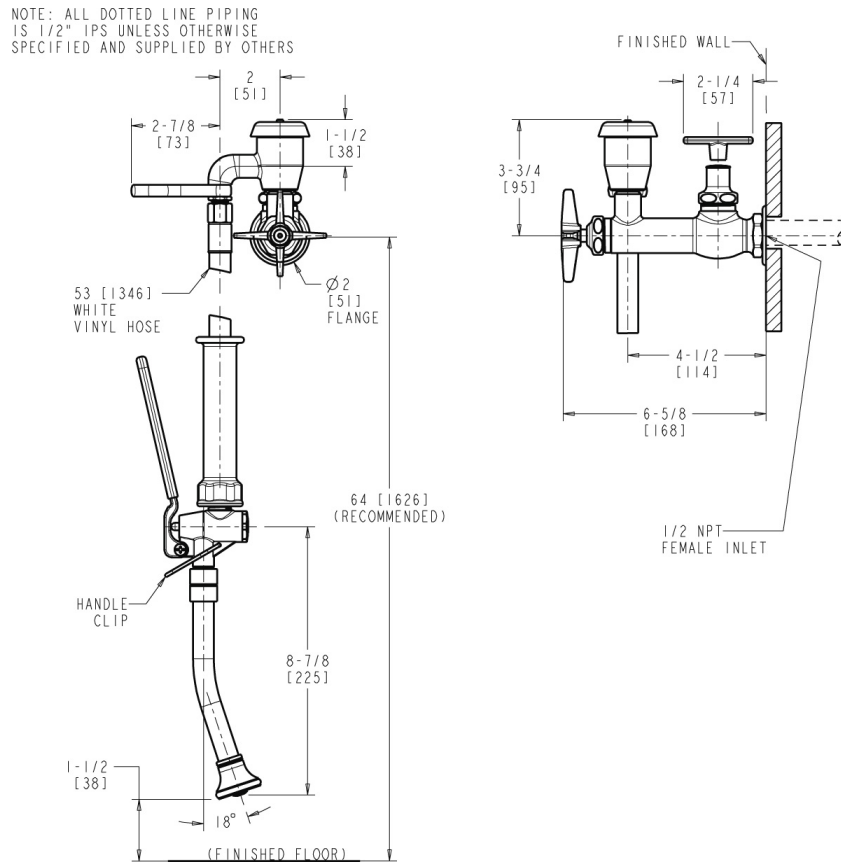

Hygiene, Salon, Mortuary Fittings

809-777-21KCP

Product Type

Bed pan cleaner with loose key shutoff

Features & Specifications

- Handle includes red, blue, and white index
- Rubber-bound self-closing spray valve, full flow
- Vandal Proof 3" Cross handle
- Ceramic 1/4-turn operating cartridge, right-hand
- Slow compression operating cartridge, left-hand
- Vacuum breaker assembly
- Complies with the requirements of the Buy American Act of 1933.
- CFNow! Item Ships in 3 Days

Contractor _____

Submitted as Shown

Submitted with Variations

Date _____

Architect/Engineer Specification

Chicago Faucets No. 809-777-21KCP, Bed Pan Cleaner with single, loose key handle, wall-mounted, chrome plated. Full-flow spray with self-closing valve. 3" metal, cross handle with eight-point, tapered broach and secured, blue index button. Slow compression rebuildable cartridge, opens and closes 360° for fine adjustment, closes with water pressure, features square, tapered stem. 1/2" NPT female thread inlet. Includes atmospheric vacuum breaker. NOTE: Atmospheric vacuum breaker is NOT intended for continuous pressure applications. This product is tested and certified to industry standards: ASME A112.18.1/CSA B125.1.