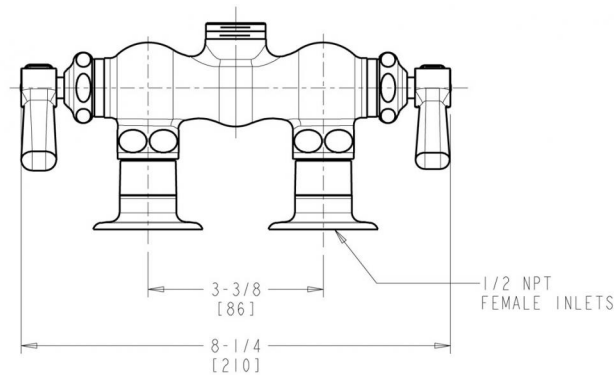

Manual Sink Faucets

772-LESSSPTCP

Product Type

Deck-mounted manual sink faucet with 3-3/8" centers

Features & Specifications

- 3-3/8" fixed centers
- Vandal Proof 2-3/8" lever handle
- Quatern™ compression operating cartridge, right-hand
- Quatern™ compression operating cartridge, left-hand
- Complies with the requirements of the Buy American Act of 1933.

Contractor _____

Submitted as Shown Submitted with Variations

Date _____

No
Image
Available

Architect/Engineer Specification

Chicago Faucets No. 772-LESSSPTCP, Sink Faucet for hot and cold water, deck-mounted with 3-3/8" fixed centers, chrome plated. 2-3/8" metal, vandal-proof, lever handles with sixteen-point, tapered broach and secured blue and red index buttons. Quatern™ rebuildable compression cartridge, opens and closes 90°, closes with water pressure, features square, tapered stem. Straight 2" inlet supply arm with integral flange and 1/2" NPT female thread inlet.