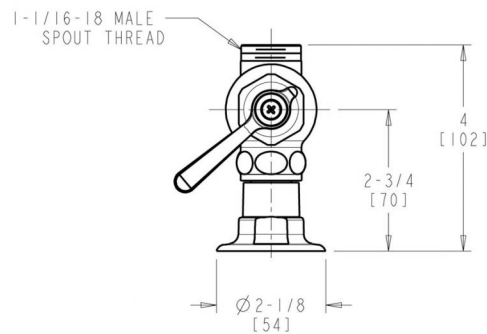

SIDE VIEW

Operation and Maintenance

Installation should be in accordance with local plumbing codes. Flush all pipes thoroughly before installation. After installation, remove spout outlet or flow control and flush faucet thoroughly to clear any debris. Care should be taken when cleaning the product. Do not use abrasive cleaners, chemicals or solvents as they can result in surface damage. Use mild soap and warm water for cleaning and protecting the life of Chicago Faucet products. For specific operation and maintenance refer to the installation instructions and repair parts documents that are located at www.chicagofaucets.com.

Chicago Faucets, member of the Geberit Group, is the leading brand of commercial faucets and fittings in the United States, offering a complete range of products for schools, laboratories, hospitals, office buildings, food service, airports and sport facilities. Call 1.800.TECTRUE or 1.847.803.5000 Option 1 for installation or other technical assistance.