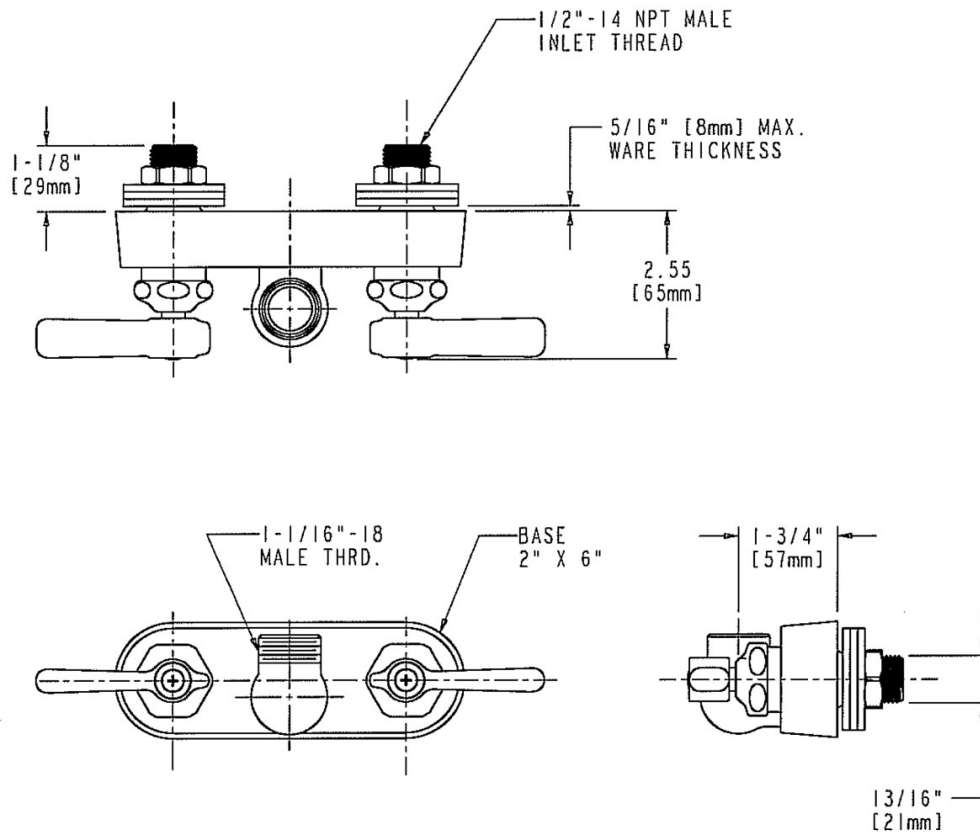

## Architect/Engineer Specification

Chicago Faucets No. 521-LESSSPTCP, Sink Faucet for hot and cold water, wall-mounted with 4" fixed centers, chrome plated. 2-3/8" metal, vandal-proof, lever handles with sixteen-point, tapered broach and secured blue and red index buttons. Quatum™ rebuildable compression cartridge, opens and closes 90°, closes with water pressure, features square, tapered stem. 1/2"-14 NPT male thread inlets.