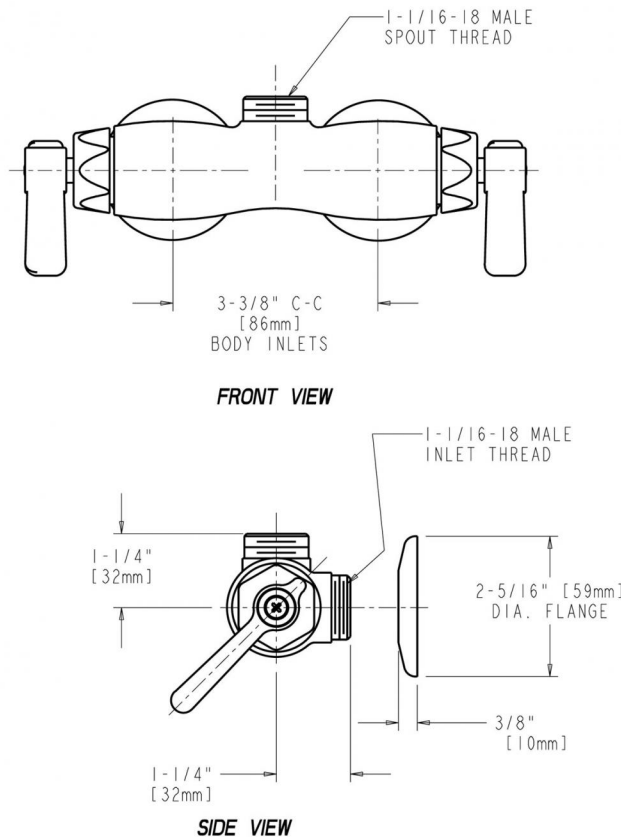

Engineer \_\_\_\_\_

Contractor \_\_\_\_\_

Submitted as Shown       Submitted with Variations

Date \_\_\_\_\_

No  
Image  
Available

**Architect/Engineer Specification**

Chicago Faucets No. 445-LESSSPTLESSARMCP, Sink Faucet for hot and cold water, wall-mounted with 8" fixed centers, chrome plated. 2-3/8" metal, vandal-proof, lever handles with sixteen-point, tapered broach and secured blue and red index buttons. Quatern™ rebuildable compression cartridge, opens and closes 90°, closes with water pressure, features square, tapered stem. 1-1/16"-18 UNEF male thread inlets.