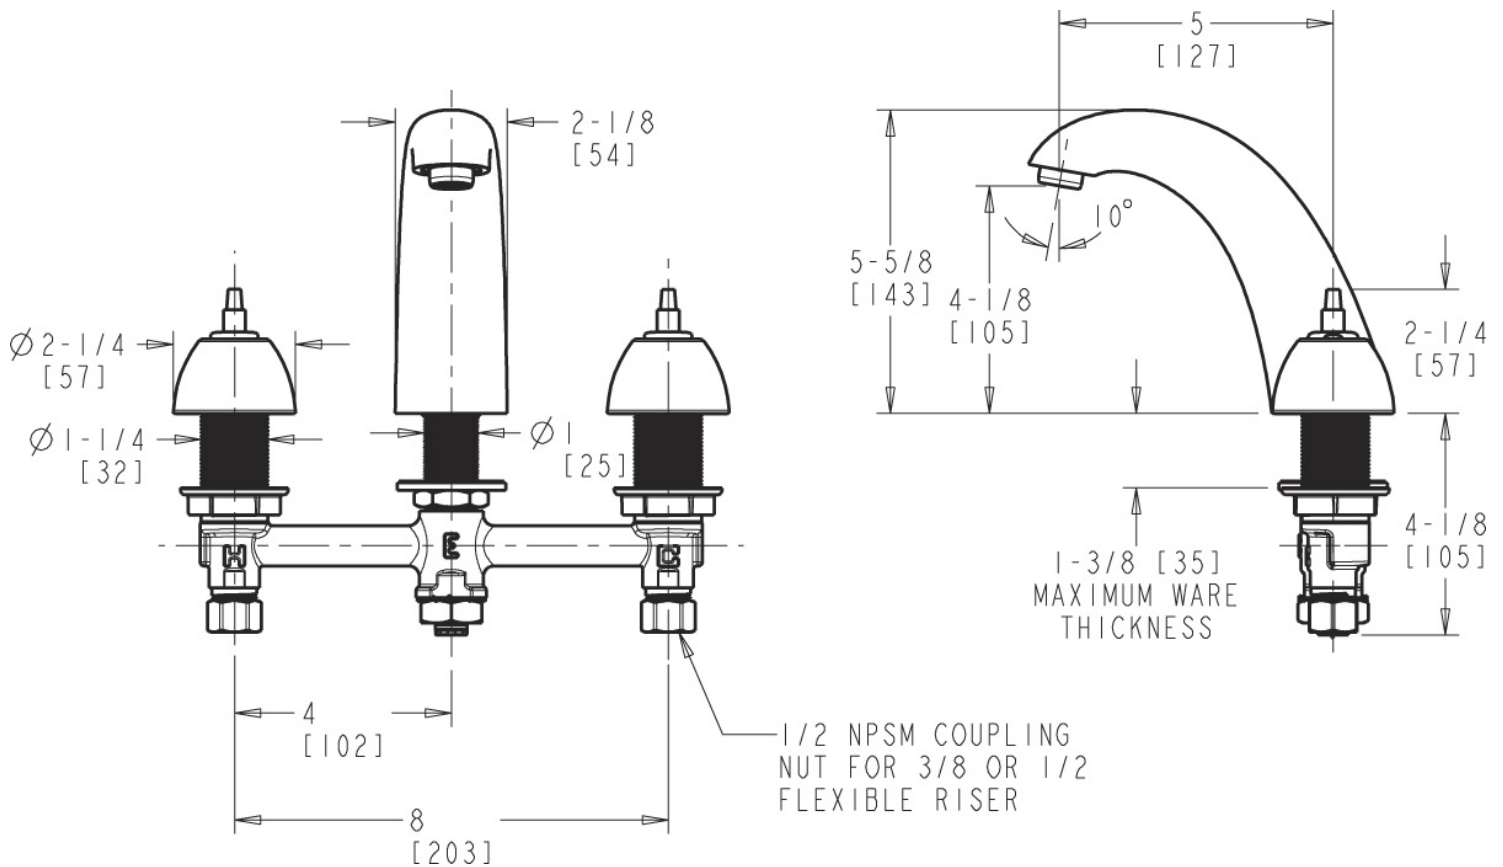

Manual Sink Faucets

405-VLEHAB

Product Type

Deck-mounted manual sink faucet with 8" centers

Features & Specifications

- 8" fixed centers
- Vandal Proof Pressure compensating Softflo aerator 2.2 GPM
- Quatern™ compression operating cartridge, left-hand
- Quatern™ compression operating cartridge, right-hand

Contractor _____

Submitted as Shown Submitted with Variations

Date _____

Architect/Engineer Specification

Chicago Faucets No. 405-VLEHAB, Sink Faucet for hot and cold water, concealed deck-mount with 8" fixed centers, chrome plated. Rigid, cast brass spout, 5" center-to-center. 2.2 GPM (8.3 L/min) pressure compensating vandal-proof Softflo aerator. Quatum™ rebuildable compression cartridge, opens and closes 90°, closes with water pressure, features square, tapered stem. 1/2" NPSM supply inlets and coupling nut for 3/8" or 1/2" flexible riser. ECAST® construction with less than 0.25% lead content by weighted average. This product is tested and certified to industry standards: ASME A112.18.1/CSA B125.1, and Certified to NSF/ANSI 61, Section 9 by CSA.