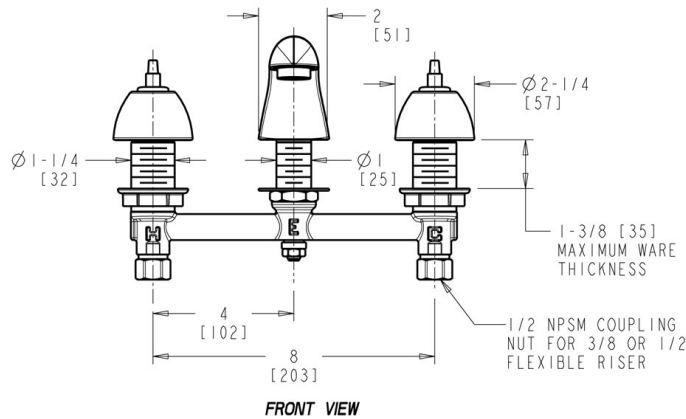

Contractor _____

Submitted as Shown Submitted with Variations

Date _____

No
Image
Available

Architect/Engineer Specification

Chicago Faucets No. 404-VLESSHDLCP, Sink Faucet for hot and cold water, concealed deck-mount with 8" fixed centers, chrome plated. Rigid, cast brass spout, 5" center-to-center. 2.2 GPM (8.3 L/min) pressure compensating vandal-proof Softflo aerator. Quatern™ rebuildable compression cartridge, opens and closes 90°, closes with water pressure, features square, tapered stem. 1/2" NPSM supply inlets and coupling nut for 3/8" or 1/2" flexible riser. This product is tested and certified to industry standards: ASME A112.18.1/CSA B125.1, and Certified to NSF/ANSI 61, Section 9 by CSA.