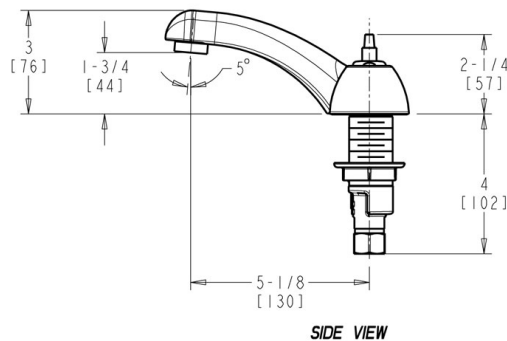

Contractor _____

Submitted as Shown Submitted with Variations

Date _____

No
Image
Available

Architect/Engineer Specification

Chicago Faucets No. 404-VLESSHDLCP, Sink Faucet for hot and cold water, concealed deck-mount with 8" fixed centers, chrome plated. Rigid, cast brass spout, 5" center-to-center. 2.2 GPM (8.3 L/min) pressure compensating vandal-proof Softflo aerator. Quatern™ rebuildable compression cartridge, opens and closes 90°, closes with water pressure, features square, tapered stem. 1/2" NPSM supply inlets and coupling nut for 3/8" or 1/2" flexible riser. This product is tested and certified to industry standards: ASME A112.18.1/CSA B125.1, and Certified to NSF/ANSI 61, Section 9 by CSA.