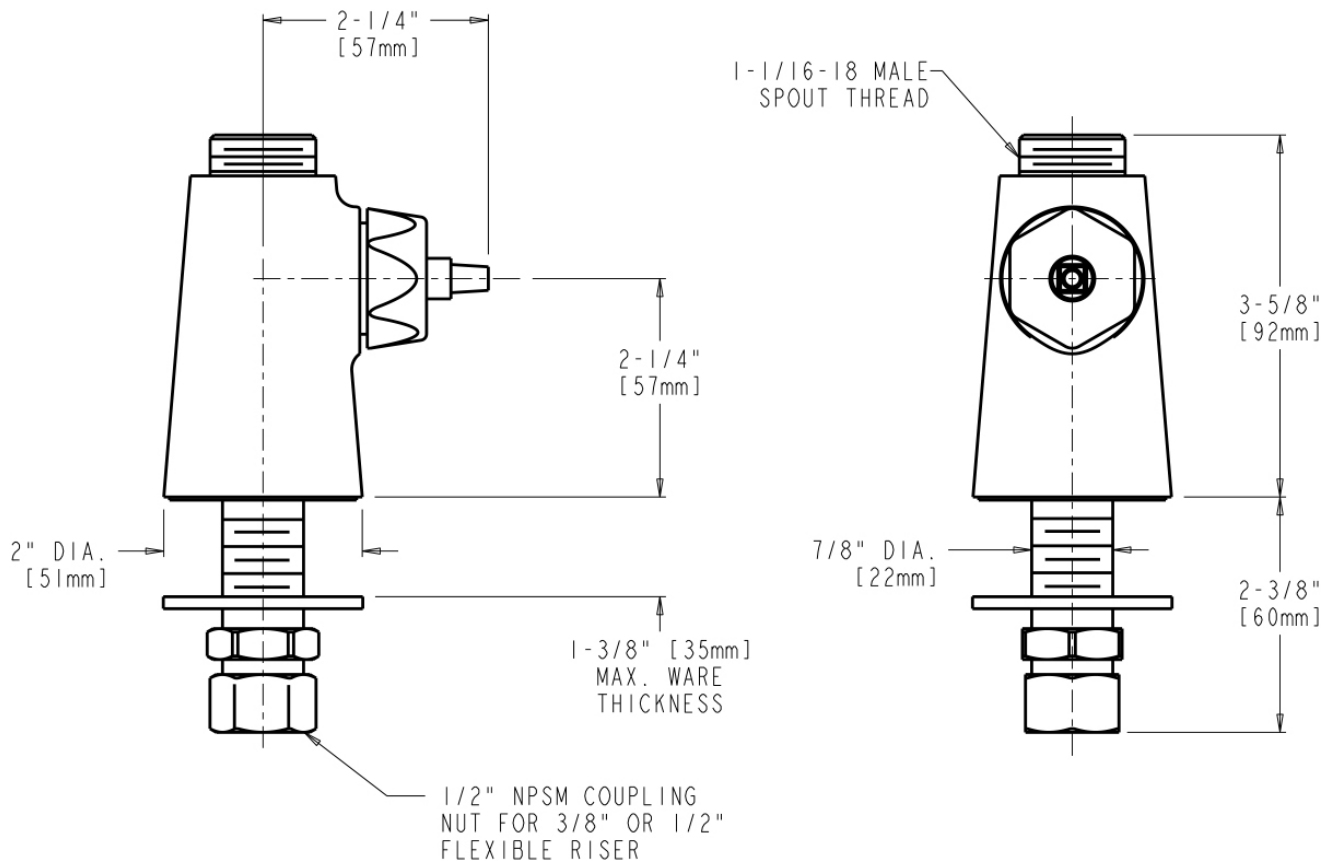

Manual Sink Faucets

349-LESHAB

Product Type

Deck-mounted manual sink faucet, single-hole, single-supply

Features & Specifications

- Single hole
- Quatern™ compression operating cartridge, right-hand
- ECAST® design provides durable construction with total lead content equal to or less than 0.25% by weighted average
- Complies with the requirements of the Buy American Act of 1933.
- CFNow! Item Ships in 3 Days

Architect/Engineer Specification

Chicago Faucets No. 349-LESHAB, Sink Faucet, single-supply, single-hole deck mount, chrome plated. Quatern™ rebuildable compression cartridge, opens and closes 90°, closes with water pressure, features square, tapered stem. 1/2" NPSM supply inlet with coupling nut for 3/8" or 1/2" flexible riser. ECAST® construction with less than 0.25% lead content by weighted average.