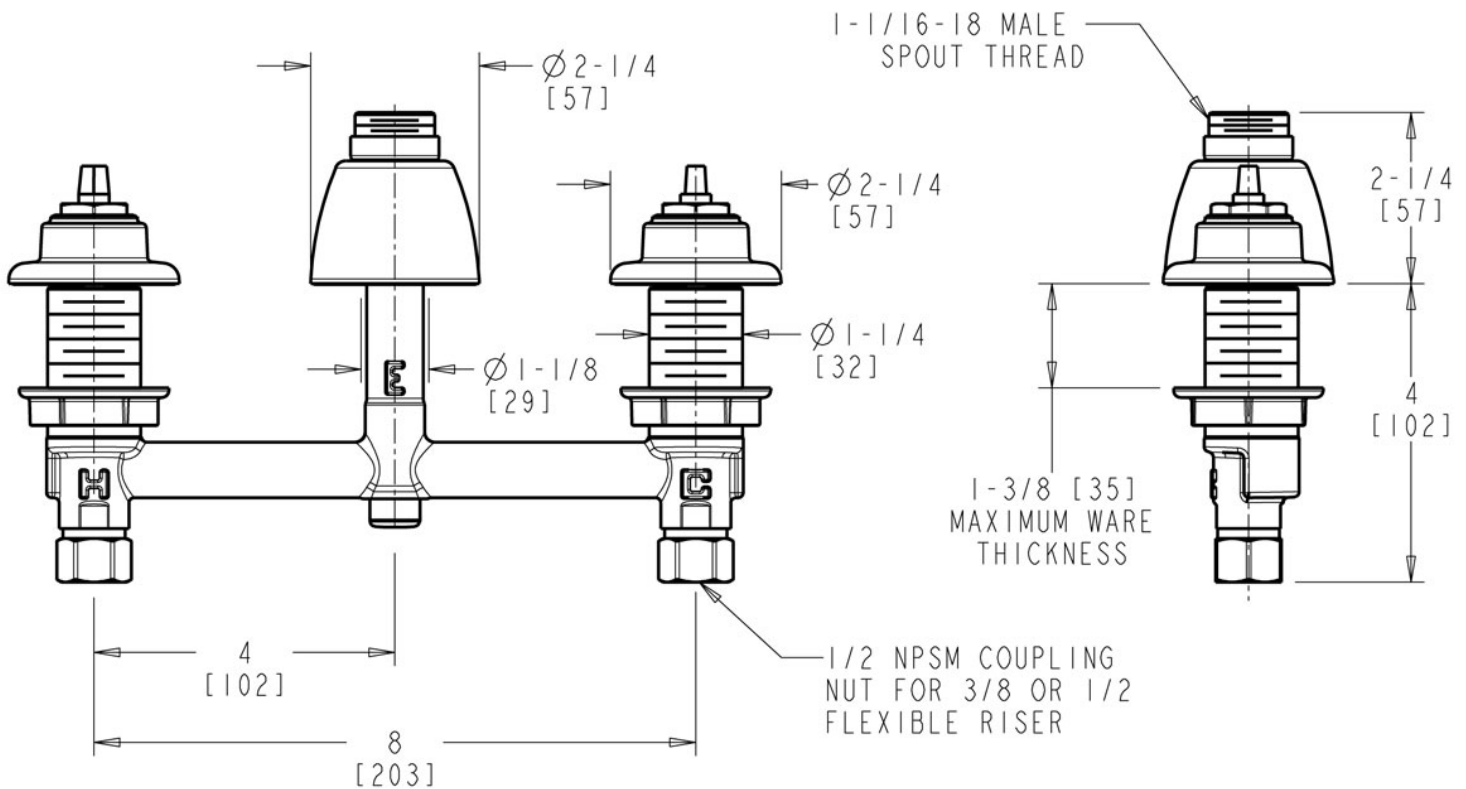

Engineer \_\_\_\_\_

Contractor \_\_\_\_\_

Submitted as Shown       Submitted with Variations

Date \_\_\_\_\_

No  
Image  
Available

**Architect/Engineer Specification**

Chicago Faucets No. 201-A1000LESSSPT&HDLCP, Sink Faucet for hot and cold water, concealed deck-mount with 8" fixed centers, chrome plated. Quatum™ rebuildable compression cartridge, opens and closes 90°, closes with water pressure, features square, tapered stem. 1/2" NPSM supply inlets and coupling nut for 3/8" or 1/2" flexible riser.