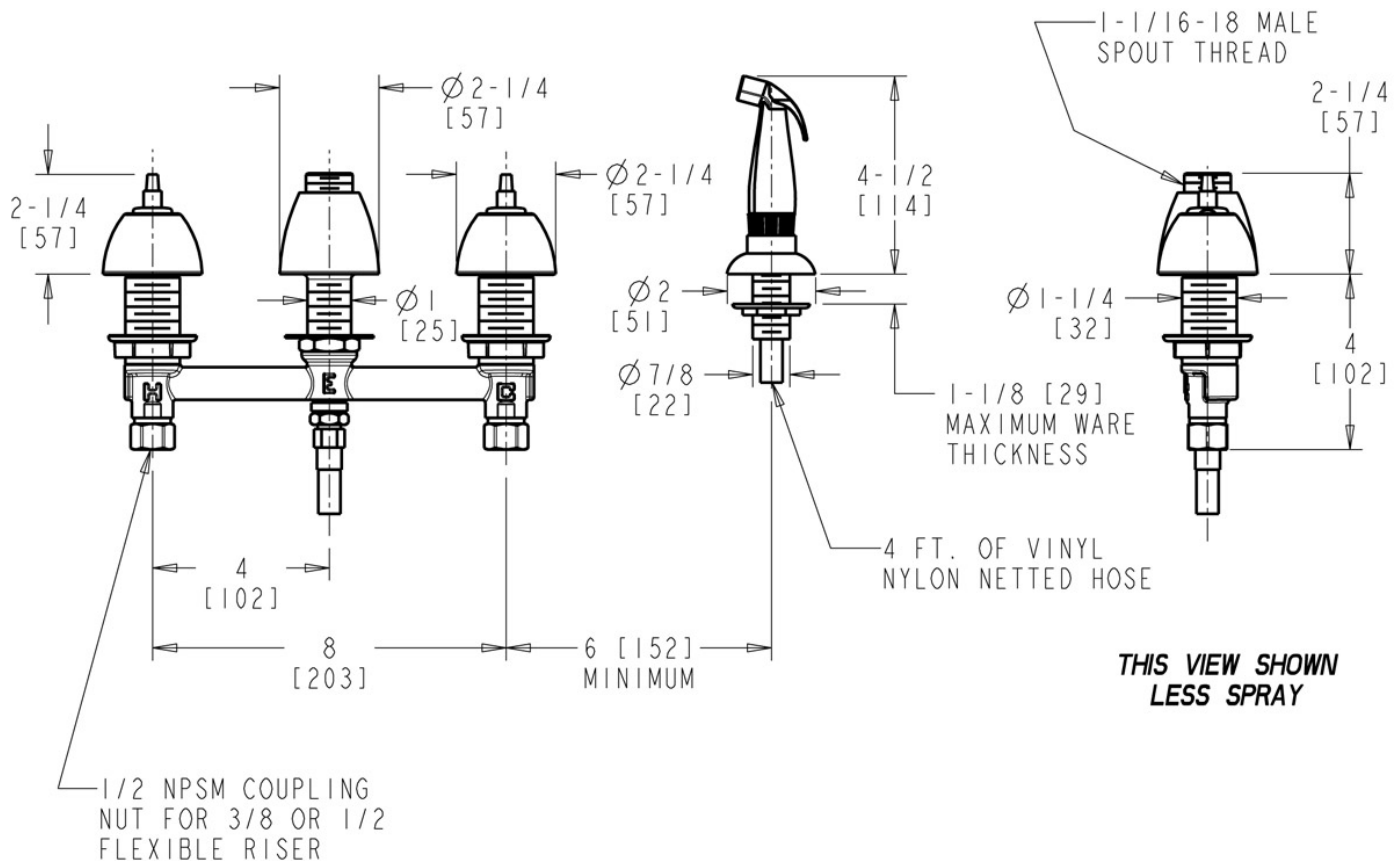

Manual Sink Faucets

200-ALESSSPT&HDLXKCP

Product Type

Deck-mounted manual sink faucet with 8" centers

Features & Specifications

- 8" fixed centers
- Ceramic 1/4-turn operating cartridge, left-hand
- Ceramic 1/4-turn operating cartridge, right-hand
- Complies with the requirements of the Buy American Act of 1933.

Contractor _____

Submitted as Shown Submitted with Variations

Date _____

Architect/Engineer Specification

Chicago Faucets No. 200-ALESSSPT&HDLXKCP, Sink Faucet for hot and cold water, concealed deck-mount with 8" fixed centers and side spray, chrome plated. Ceramic quarter-turn cartridge, features square, tapered stem. 1/2" NPSM supply inlets and coupling nut for 3/8" or 1/2" flexible riser.