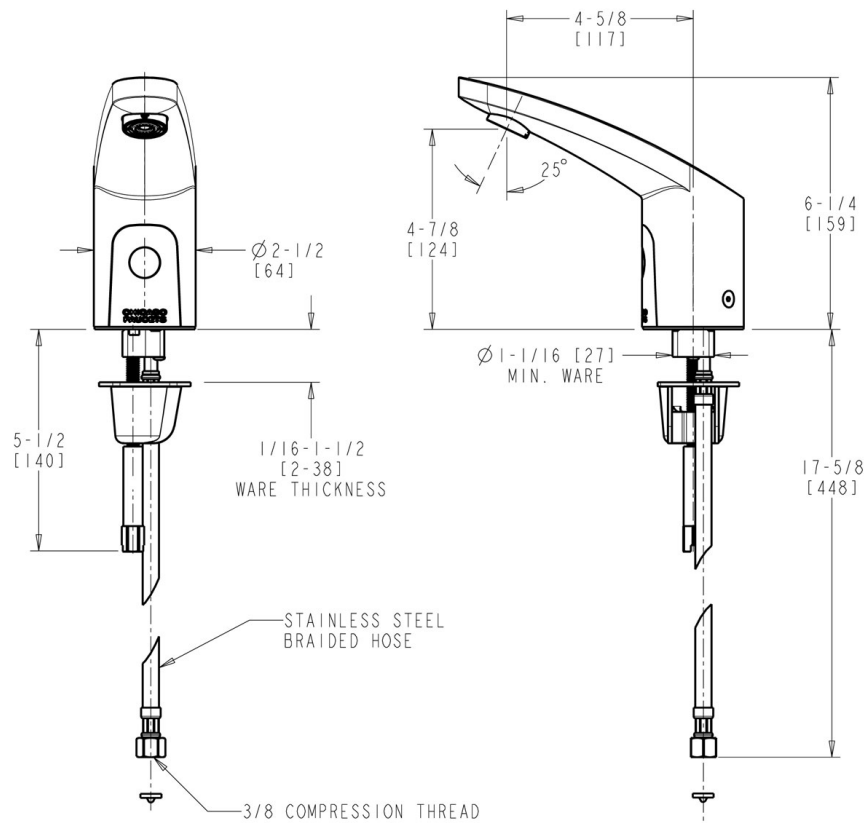

Date _____

*No
Image
Available*

Architect/Engineer Specification

Chicago Faucets No. 116.305.21.1, Electronic lavatory faucet with dual-beam infrared sensor, chrome plated. Single-hole deck mount. Accessory pre-pack with 0.5 GPM (1.9 L/min) vandal-proof outlet and vandal-proof key. Single supply for tempered water. 12-volt AC transformer required (order separately).