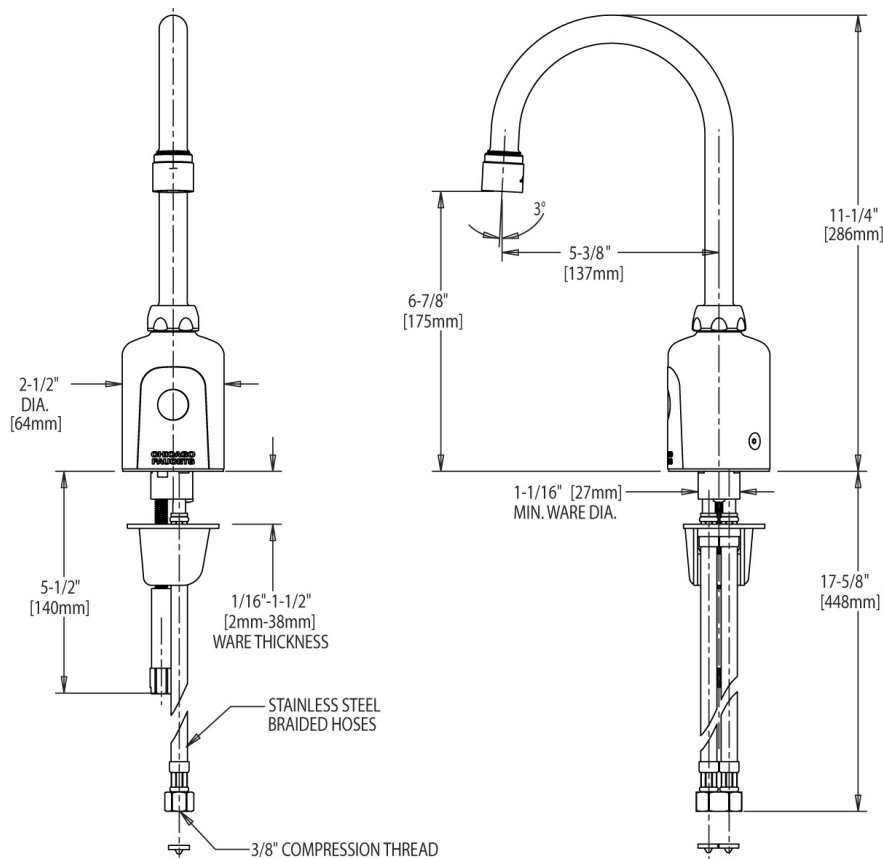

Contractor _____

Submitted as Shown Submitted with Variations

Date _____

*No
Image
Available*

Architect/Engineer Specification

Chicago Faucets No. 116.213.21.1, HyTronic electronic faucet with dual-beam infrared sensor, chrome plated.