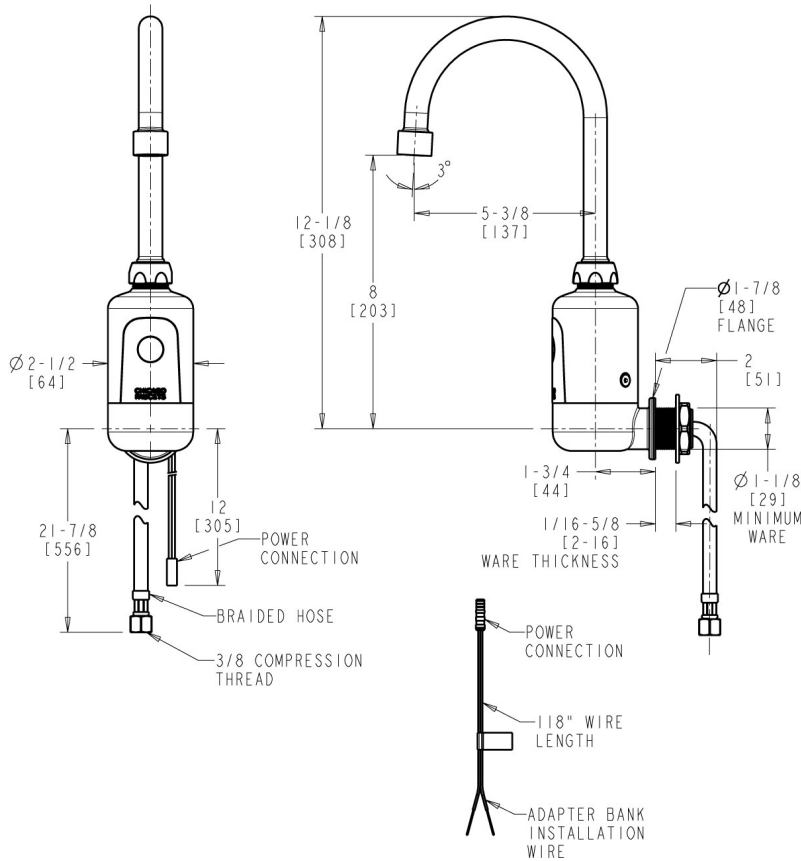

ECAST products are intended for installation where state laws and local codes mandate lead content levels or in any location where lead content is a concern.

2100 South Clearwater Drive
Des Plaines, IL
P: 847/803-5000
F: 847/803-5454
Technical: 800/TEC-TRUE
www.chicagofaucets.com

Architect/Engineer Specification

Chicago Faucets No. 116.104.AB.1T, HyTronic electronic faucet with dual-beam infrared sensor, chrome plated. Single-hole wall mount. Rigid/swing gooseneck spout, 5-1/4" center-to-center. 0.5 GPM (1.9 L/min) vandal-proof, non-aerating spray. Includes optional 1.5 GPM (5.7 L/min) insert. Single supply for tempered water. 12-volt AC transformer required (order separately). Flexible supply hose included. Multiple field-adjustable modes and ranges. Built-in Bluetooth® technology allows for easy adjustments and mode changes using a smartphone or tablet with the Chicago Faucets CF Connect App. ECAST® construction with less than 0.25% lead content by weighted average. CALGreen compliant. This product meets ADA ANSI/ICC A117.1 requirements and is tested and certified to industry standards: ASME A112.18.1/CSA B125.1, Certified to NSF/ANSI 61, Section 9, California Health and Safety Code 116875 (AB1953-2006), Vermont Bill S.152, NSF/ANSI 372 Low Lead Content, and California Green Building Standards Code (CALGreen).