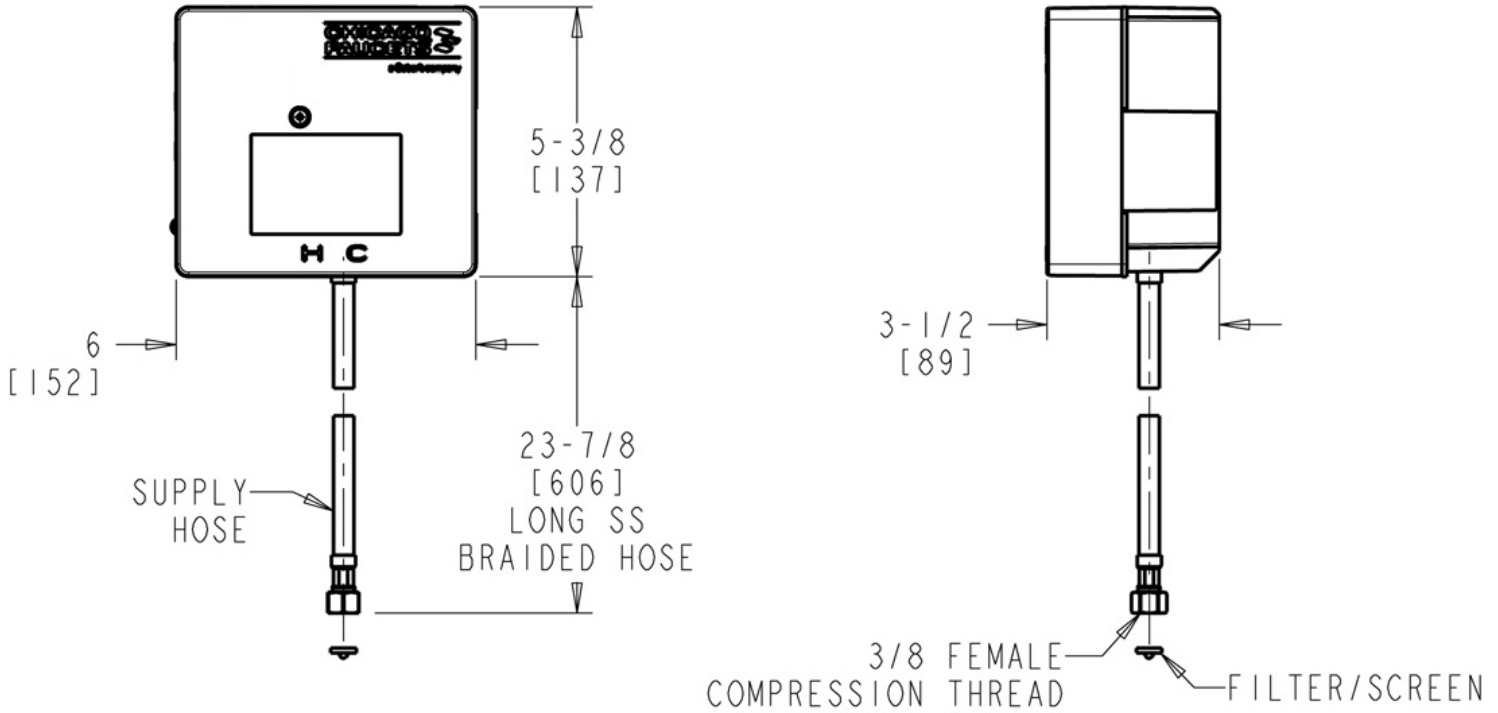

### ECAST

ECAST products are intended for installation where state laws and local codes mandate lead content levels or in any location where lead content is a concern.

2100 South Clearwater Drive  
Des Plaines, IL  
P: 847/803-5000  
F: 847/803-5454  
Technical: 800/TEC-TRUE  
www.chicagofaucets.com

**Architect/Engineer Specification**

Chicago Faucets No. EVR-41KJKABNF, EVR Control Box Assembly for Pre-mixed water. Single-supply for tempered water. Requires power supply from 120 VAC to 6 VDC (order separately). Combine with EVR Spout assemblies (sold separately). Includes integrated control box: housing, solenoid valve, power source, hose(s) to supply stop(s); mounting hardware. ECAST® construction with less than 0.25% lead content by weighted average.