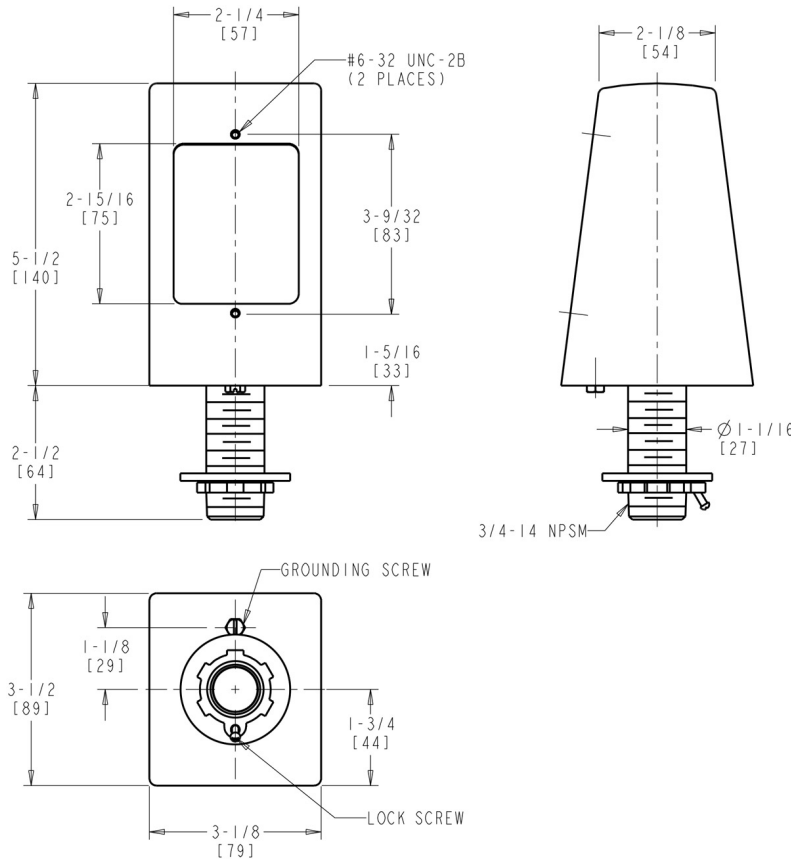

Engineer \_\_\_\_\_

Contractor \_\_\_\_\_

Submitted as Shown       Submitted with Variations

Date \_\_\_\_\_

**Architect/Engineer Specification**

Chicago Faucets No. 1310-BLK, Single Gang, Single Face Electrical Outlet Box. 3/4 NPSM male mounting shank assembly, mounting shank nut with lock screw, electrical grounding screw at bottom of box. For 120 volt service, Aluminum Construction, Black Powder Coat Finish.