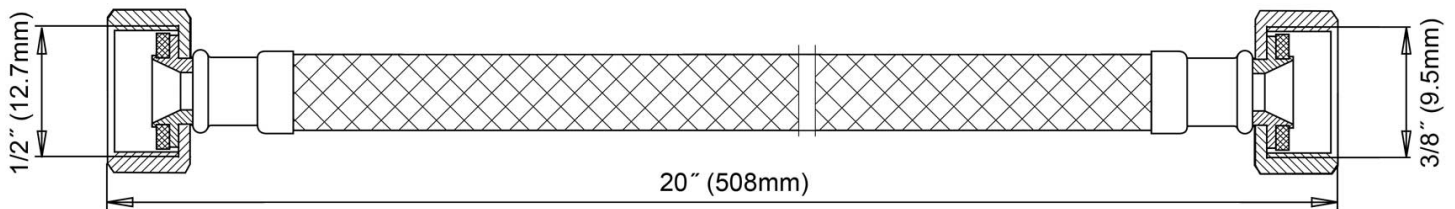

Accessories & Parts

1003-420JKABNF

Product Type

3/8" x 1/2" Stainless Steel Hose

Features & Specifications

- 3/8" Female Compression x 1/2" Female NPSM
- ECAST® design provides durable cast brass construction with total lead content equal to or less than 0.25% by weighted average

2100 South Clearwater Drive
Des Plaines, IL
P: 847/803-5000
F: 847/803-5454
Technical: 800/TEC-TRUE
www.chicagofaucets.com

Architect/Engineer Specification

Chicago Faucets No. 1003-420JKABNF, 3/8 x 1/2 Stainless Steel Hose. ECAST® construction with less than 0.25% lead content by weighted average.