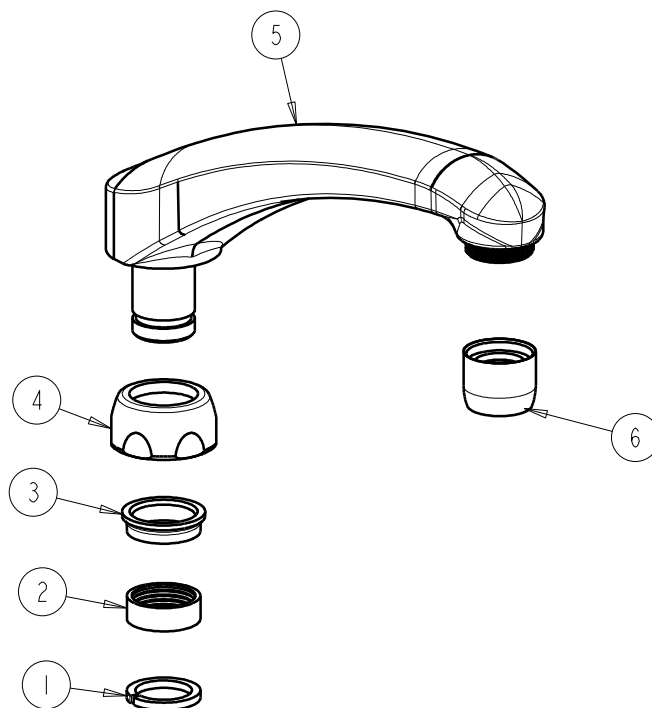

**CHICAGO FAUCETS**  
 a Geberit company

2100 South Clearwater Drive  
 Des Plaines, IL 60018  
 Phone: 847-803-5000  
 Fax: 847-803-5454  
 www.chicagofaucets.com

**REPAIR PARTS**

BY: JAR      DATE: 02-07-97  
 CHK: *[Signature]*      REV: 11-05-09

FITTING NO.

**L8JKCP**

SUBMITTED MODEL NO.

ITEM NO.

**FOR TECHNICAL ASSISTANCE**  
 1-800-TEC-TRUE (1-800-832-8783)

ITEM	PART NO.	DESCRIPTION
1	1-126JKNF	SPLIT RING
2	1-006JKNF	SPOUT PACKING
3	1-104JKNF	SPOUT GLAND
4	1100-208JKCP	NUT, SPOUT 1-1/16-18 UNEF
5	---	SPOUT (NOT SOLD SEPARATELY)
6	E3JKCP	SOFTFLO AERATOR OUTLET