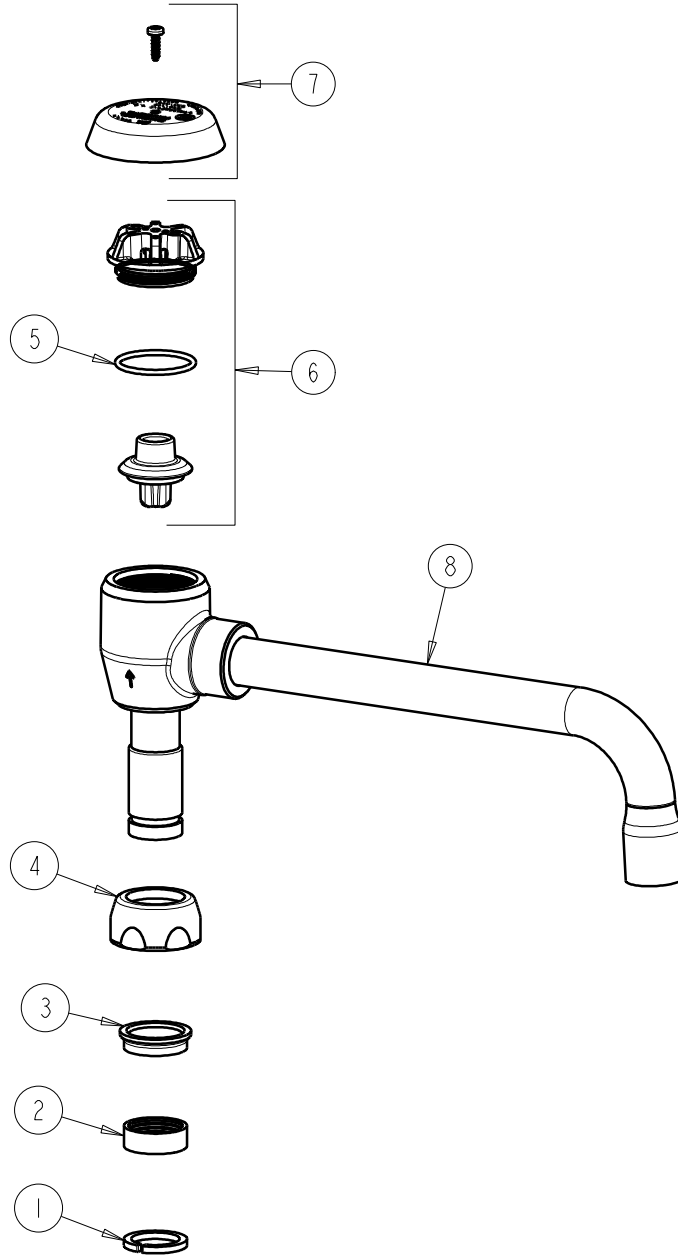

CHICAGO FAUCETS
a Geberit company

2100 South Clearwater Drive
Des Plaines, IL 60018
Phone: 847-803-5000
Fax: 847-803-5454
www.chicagofaucets.com

REPAIR PARTS

BY: JAR DATE: 11-14-02
CHK: REV: 11-05-09

FITTING NO.
L8BVBJKCP
SUBMITTED MODEL NO.

ITEM NO.

FOR TECHNICAL ASSISTANCE
1-800-TEC-TRUE (1-800-832-8783)

ITEM	PART NO.	DESCRIPTION
1	1-126JKNF	SPLIT RING
2	1-006JKNF	SPOUT PACKING
3	1-104JKNF	SPOUT GLAND
4	1100-208JKCP	NUT, SPOUT 1-1/16-18 UNEF
5	80-007JKNF	O RING 0.989 X .070
6	892-302JKNF	VACUUM BREAKER REPAIR KIT
7	892-254JKCP	VACUUM BREAKER COVER w/SCREW
8	---	SPOUT (NOT SOLD SEPARATELY)