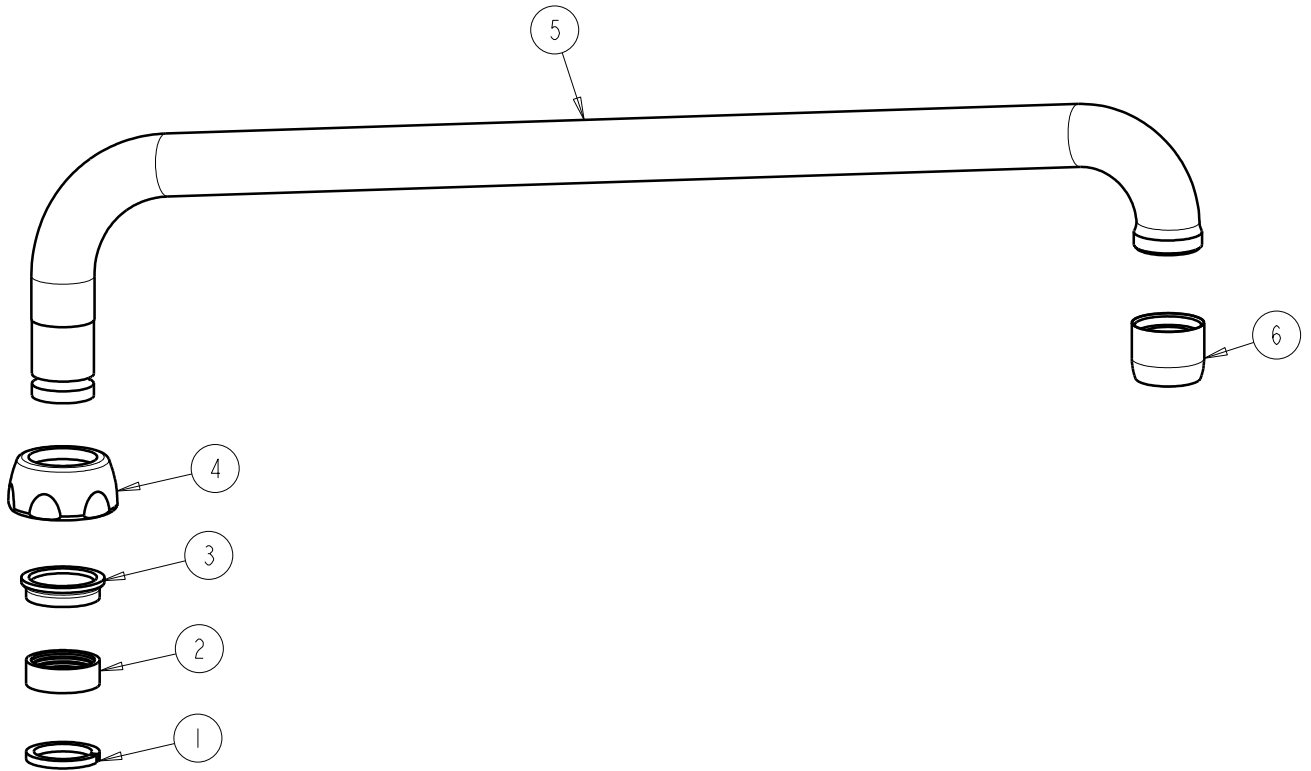

CHICAGO FAUCETS 

a Geberit company

2100 South Clearwater Drive
Des Plaines, IL 60018
Phone: 847-803-5000
Fax: 847-803-5454
www.chicagofaucets.com

FOR TECHNICAL ASSISTANCE
1-800-TEC-TRUE (1-800-832-8783)

REPAIR PARTS

BY: JAR DATE: 11-14-02
CHK: *[Signature]* REV: 11-05-09

FITTING NO.

L15JKCP

SUBMITTED MODEL NO.

ITEM NO.

ITEM	PART NO.	DESCRIPTION
1	1-026JKRBF	SPOUT RING
2	1-006JKNF	SPOUT PACKING
3	1-104JKNF	SPOUT GLAND
4	1100-208JKCP	NUT, SPOUT 1-1/16-18 UNEF
5	----	TUBE SPOUT (NOT SOLD SEPARATELY)
6	E3JKCP	SOFTFLO AERATOR