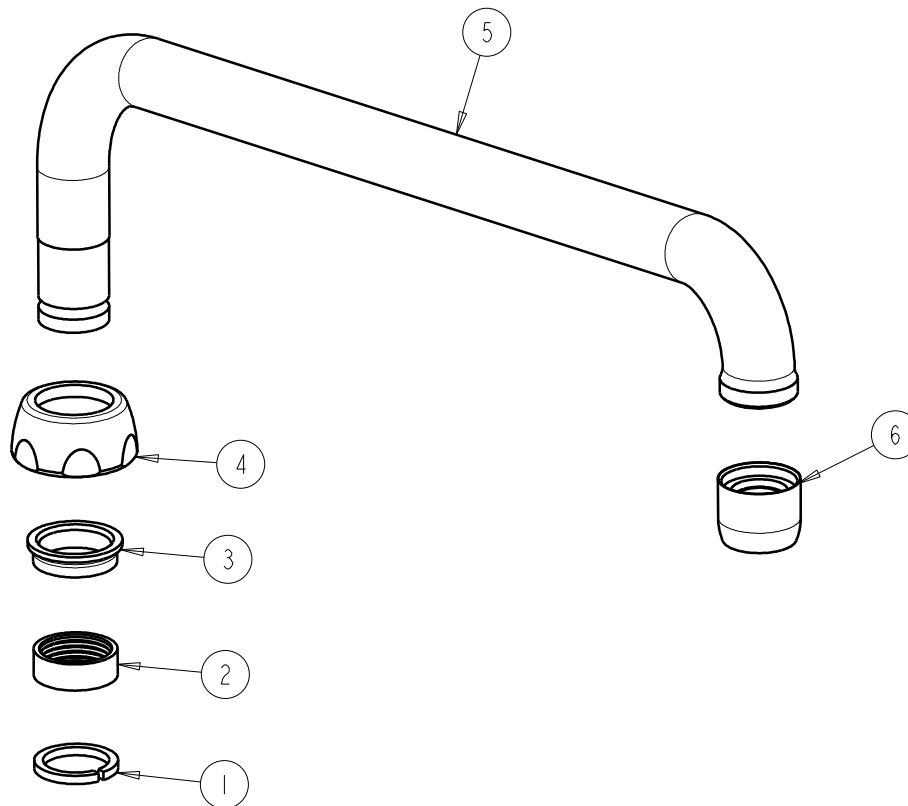

**REPAIR PARTS**

BY: JAR DATE: 02-20-97

CHK: *JAR* REV: 11-06-09

FITTING NO.

**L12JKCP**

SUBMITTED MODEL NO.

ITEM NO.

ITEM	PART NO.	DESCRIPTION
1	1-026JKRBF	SPOUT RING
2	1-006JKNF	SPOUT PACKING
3	1-104JKNF	SPOUT GLAND
4	1100-208JKCP	NUT, SPOUT 1-1/16-18 UNEF
5	----	TUBE SPOUT (NOT SOLD SEPARATELY)
6	E3JKCP	SOFTFLO AERATOR