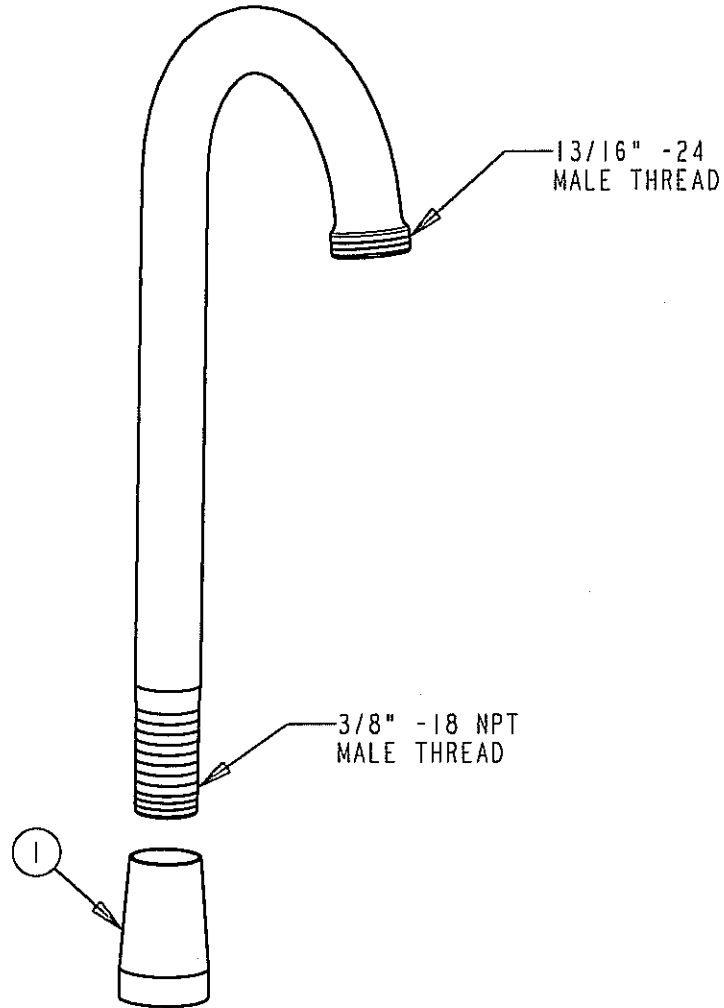

PARTS LIST

BY: SID
CHK'D: *AT*

CHICAGO FAUCETS
Last As Long As The Building

FINISH: AS SPECIFIED
DATE: 11-14-02

GN-RGD1

ITEM NO.	PART NO.	DESCRIPTION
1	1100-228	SLEEVE, SPOUT