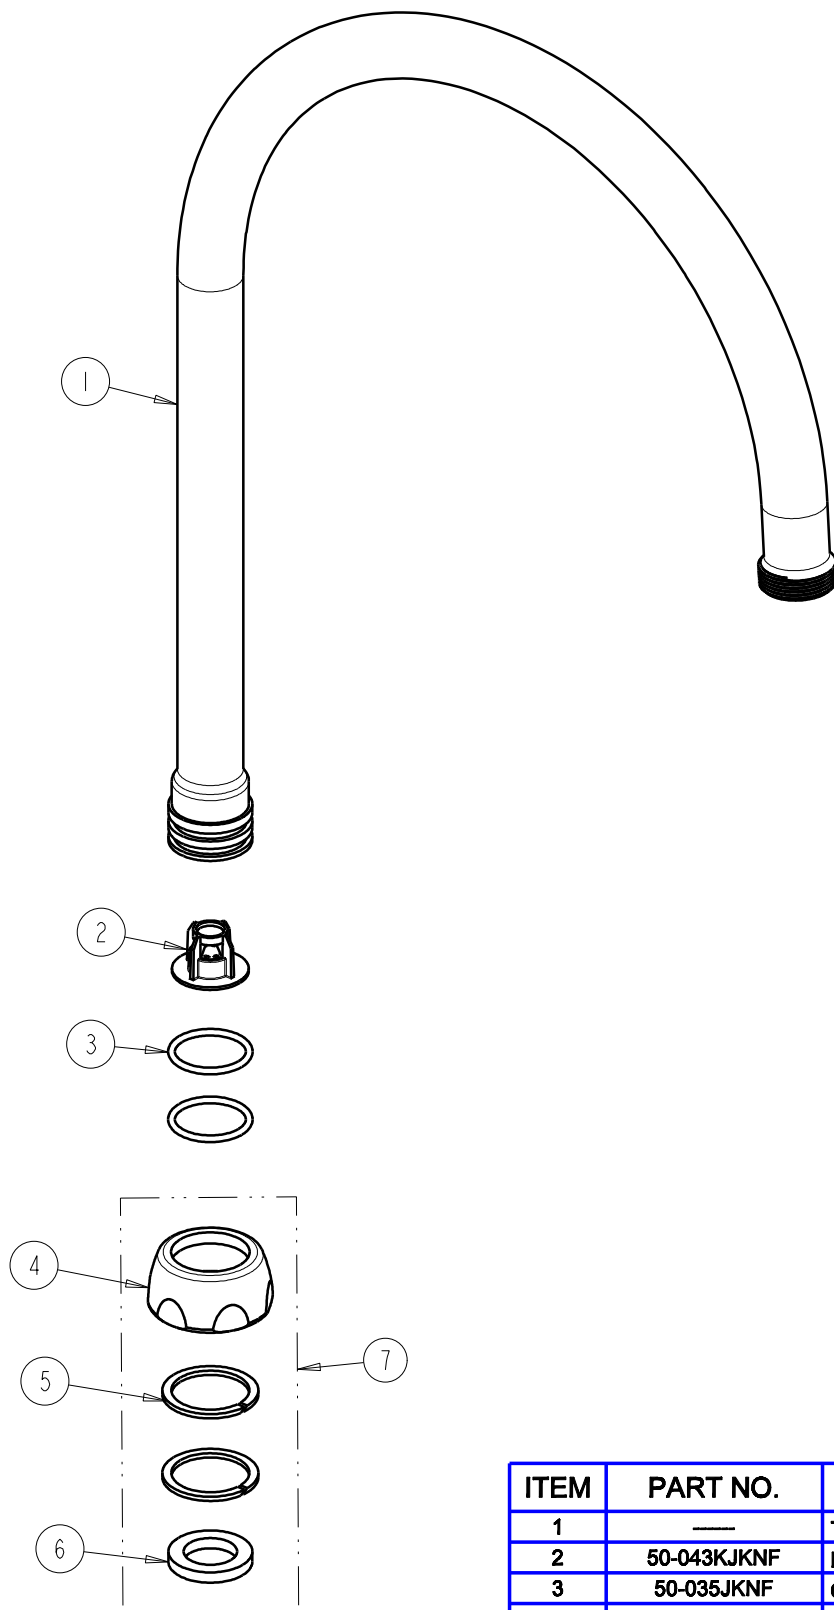

CHICAGO FAUCETS 

a Geberit company

2100 South Clearwater Drive
Des Plaines, IL 60018
Phone: 847-803-5000
Fax: 847-803-5454
www.chicagofaucets.com

REPAIR PARTS

BY: JAR DATE: 02-15-10

CHK: *JAR* REV: 05-10-10

FITTING NO.

GN8AFCJKCP

SUBMITTED MODEL NO.

ITEM NO.

FOR TECHNICAL ASSISTANCE
1-800-TEC-TRUE (1-800-832-8783)

ITEM	PART NO.	DESCRIPTION
1	---	TUBE SPOUT
2	50-043JKNF	FLOW CONTROL 1.5 GPM
3	50-035JKNF	O RING 0.739 X .070
4	1100-208JKCP	NUT, SPOUT 1-1/16-18 UNEF
5	50-036JKNF	SPLIT WASHER
6	340-004JKNF	CELCON WASHER
7	226-TJKCP	KIT, BAG WASHERS AND NUT