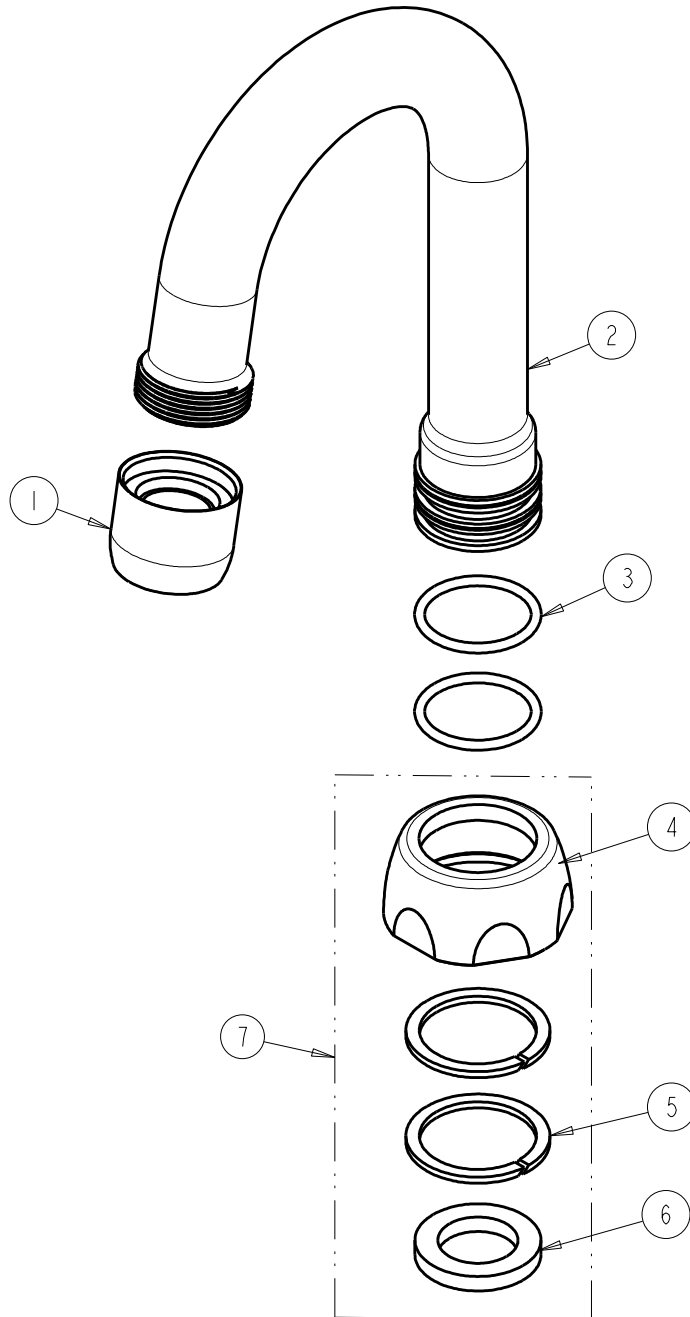

a Geberit company

2100 South Clearwater Drive
Des Plaines, IL 60018
Phone: 847-803-5000
Fax: 847-803-5454
www.chicagofaucets.com

FOR TECHNICAL ASSISTANCE
1-800-TEC-TRUE (1-800-832-8783)

REPAIR PARTS

BY: SID DATE: 11-10-14

CHK: *[Signature]* REV:

FITTING NO.

GN3AE35JKABCP

SUBMITTED MODEL NO.

ITEM NO.

ITEM	PART NO.	DESCRIPTION
1	E35JKABCP	OUTLET, AERATOR 1.5 GPM
2	-----	TUBE SPOUT
3	50-035JKABNF	O RING 0.739 X .070
4	1100-208JKCP	NUT, SPOUT 1-1/16-18 UNEF
5	50-036JKNF	SPLIT WASHER
6	340-004JKABNF	CELCON WASHER
7	226-TJKABCP	KIT, BAG WASHERS AND NUT