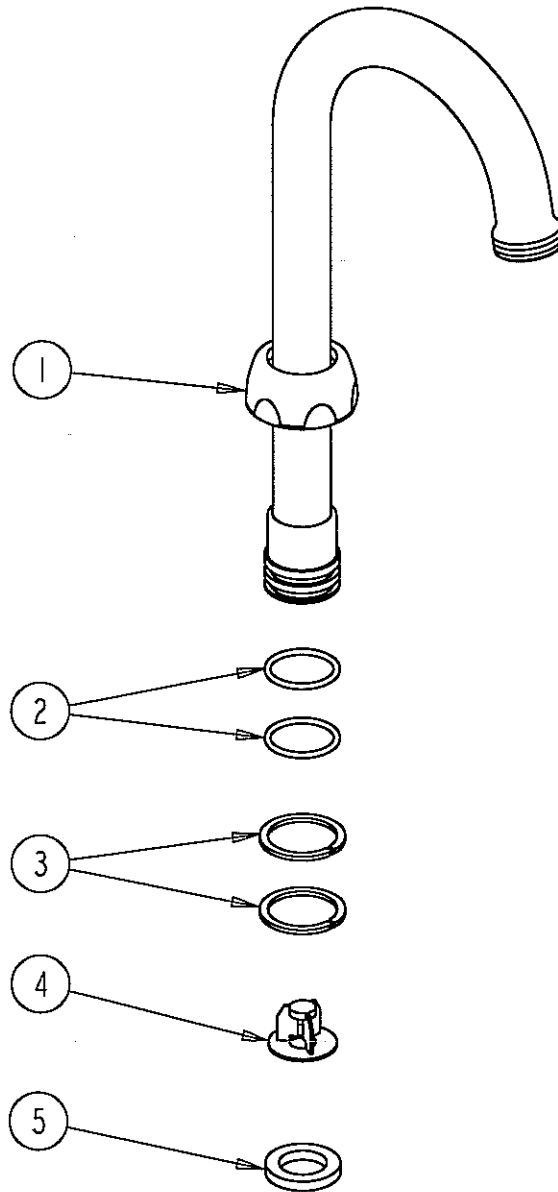

PARTS LIST

BY: MGM
CHK'D: MGM

FINISH: AS SPECIFIED
DATE: 04-15-97

GNIAFC

ITEM NO.	PART NO.	DESCRIPTION
1	1100-208	SPOUT NUT
2	50-035	O-RING
3	50-036	SPLIT WASHER
4	50-040K	FLOW CONTROL
5	340-004	CELCON WASHER