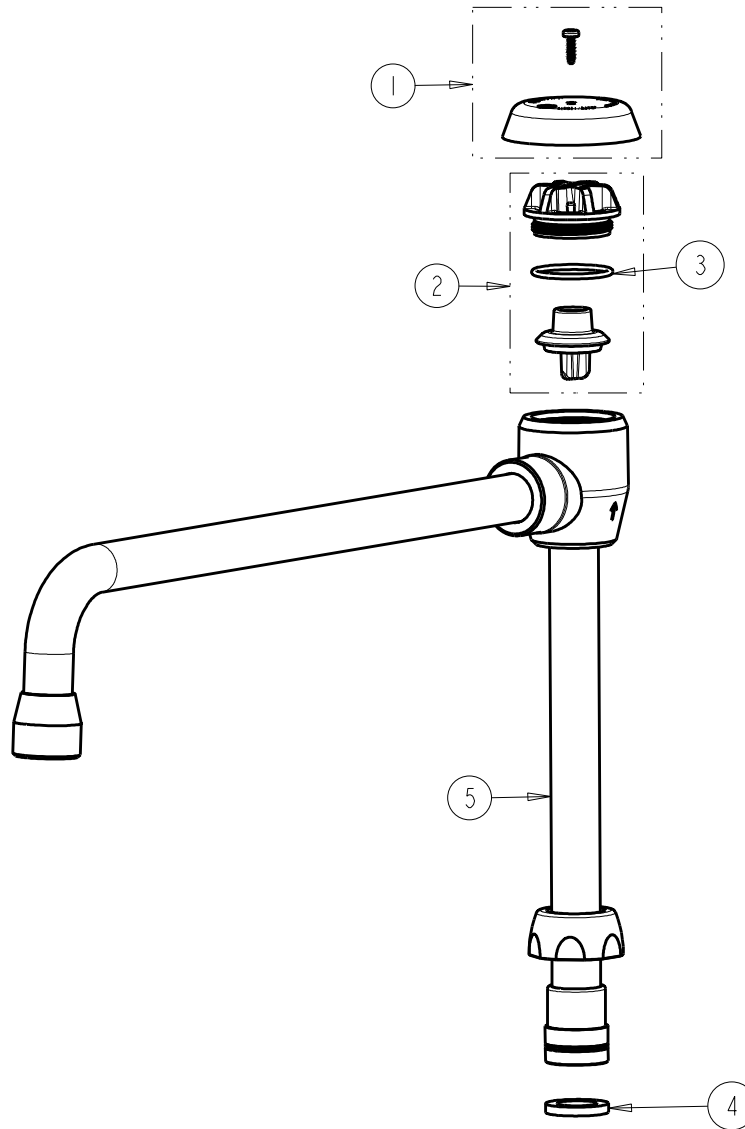

a Geberit company

2100 South Clearwater Drive
Des Plaines, IL 60018
Phone: 847-803-5000
Fax: 847-803-5454
www.chicagofaucets.com

FOR TECHNICAL ASSISTANCE
1-800-TEC-TRUE (1-800-832-8783)

REPAIR PARTS

BY: JAR DATE: 12-14-15
CHK: *JR* REV:

FITTING NO.

GN12BVBRGDJKABCP

SUBMITTED MODEL NO.

ITEM NO.

ITEM	PART NO.	DESCRIPTION
1	892-254JKCP	KIT, VB COVER w/ SCREW
2	892-302JKABNF	VACUUM BREAKER REPAIR KIT
3	80-007JKABNF	O RING 0.989 X .070
4	340-004JKABNF	CELCON WASHER
5	-----	NOT SOLD SEPERATLEY