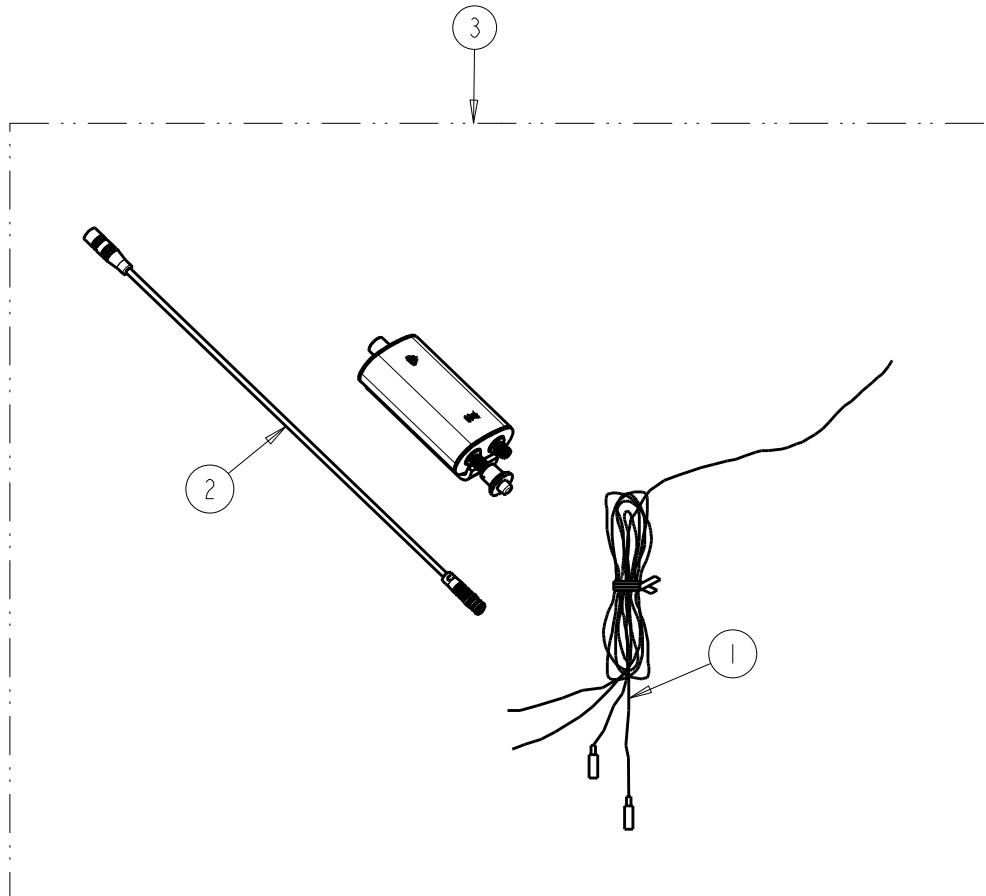

a Geberit company

2100 South Clearwater Drive
Des Plaines, IL 60018
Phone: 847-803-5000
Fax: 847-803-5454
www.chicagofaucets.com

REPAIR PARTS

BY: JAR DATE: 12-18-14

CHK: *JAR* REV:

FITTING NO.

EQ-012JKNF

SUBMITTED MODEL NO.

ITEM NO.

FOR TECHNICAL ASSISTANCE
1-800-TEC-TRUE (1-800-832-8783)

ITEM	PART NO.	DESCRIPTION
1	EQ-010JKNF	CABLE WITH CONNECTORS 2M LONG FOR EQ
2	EQ-011JKNF	CABLE WITH CONNECTORS FOR EQ
3	EQ-012JKNF	BROWN OUT AND CABLES FOR EQ