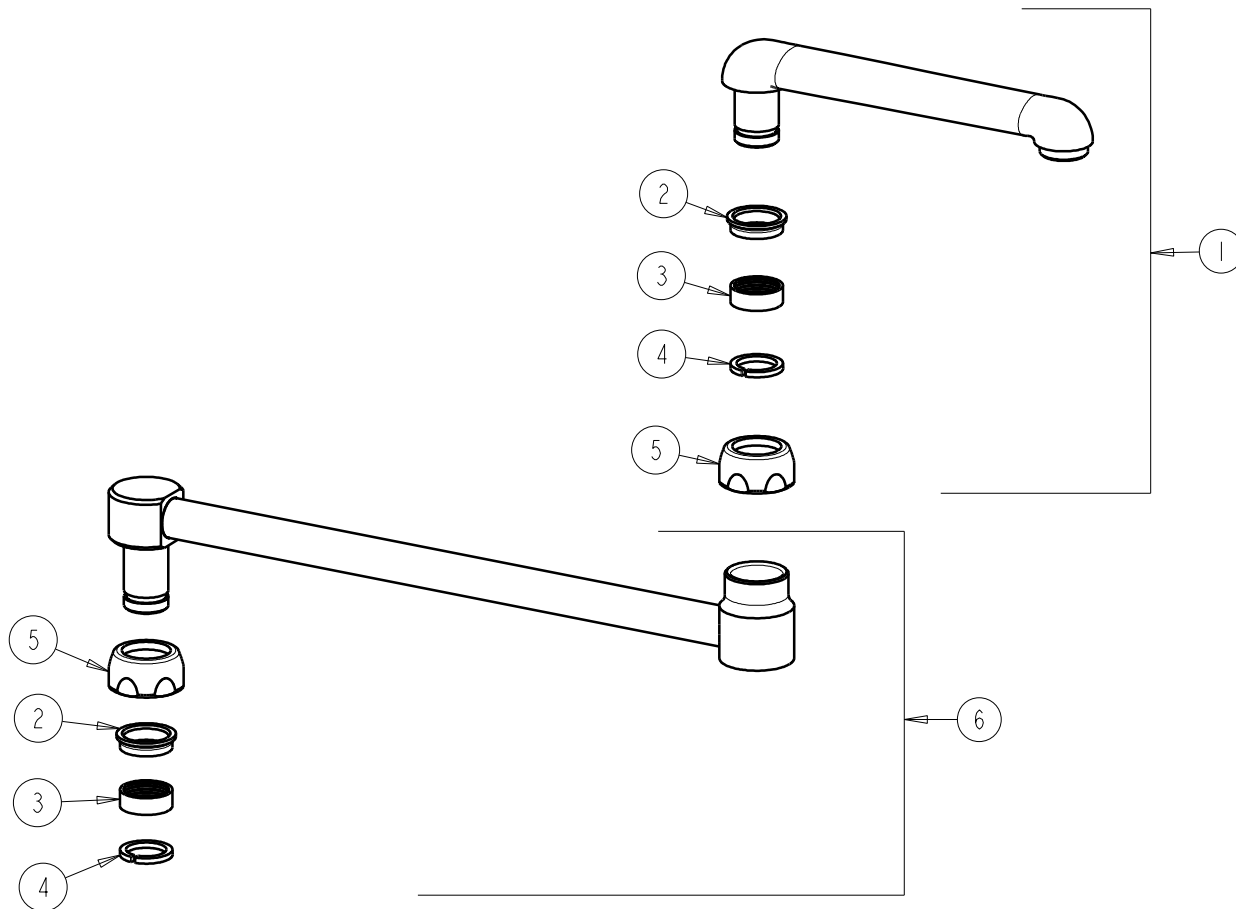

REPAIR PARTS

BY: JAR DATE: 02-20-97

CHK: *JAR* REV: 11-04-09

FITTING NO.

DJ18LESSE3JKCP

SUBMITTED MODEL NO.

ITEM NO.

ITEM	PART NO.	DESCRIPTION
1	S6LESSE3JKCP	FOR PARTS SEE S6LESSE3JKCP
2	1-104JKNF	SPOUT GLAND
3	1-006JKNF	SPOUT PACKING
4	1-126JKNF	SPLIT RING
5	1100-208JKCP	NUT, SPOUT 1-1/16-18 UNEF
6	686-126KJKCP	DOUBLE JOINTED SWING SPOUT