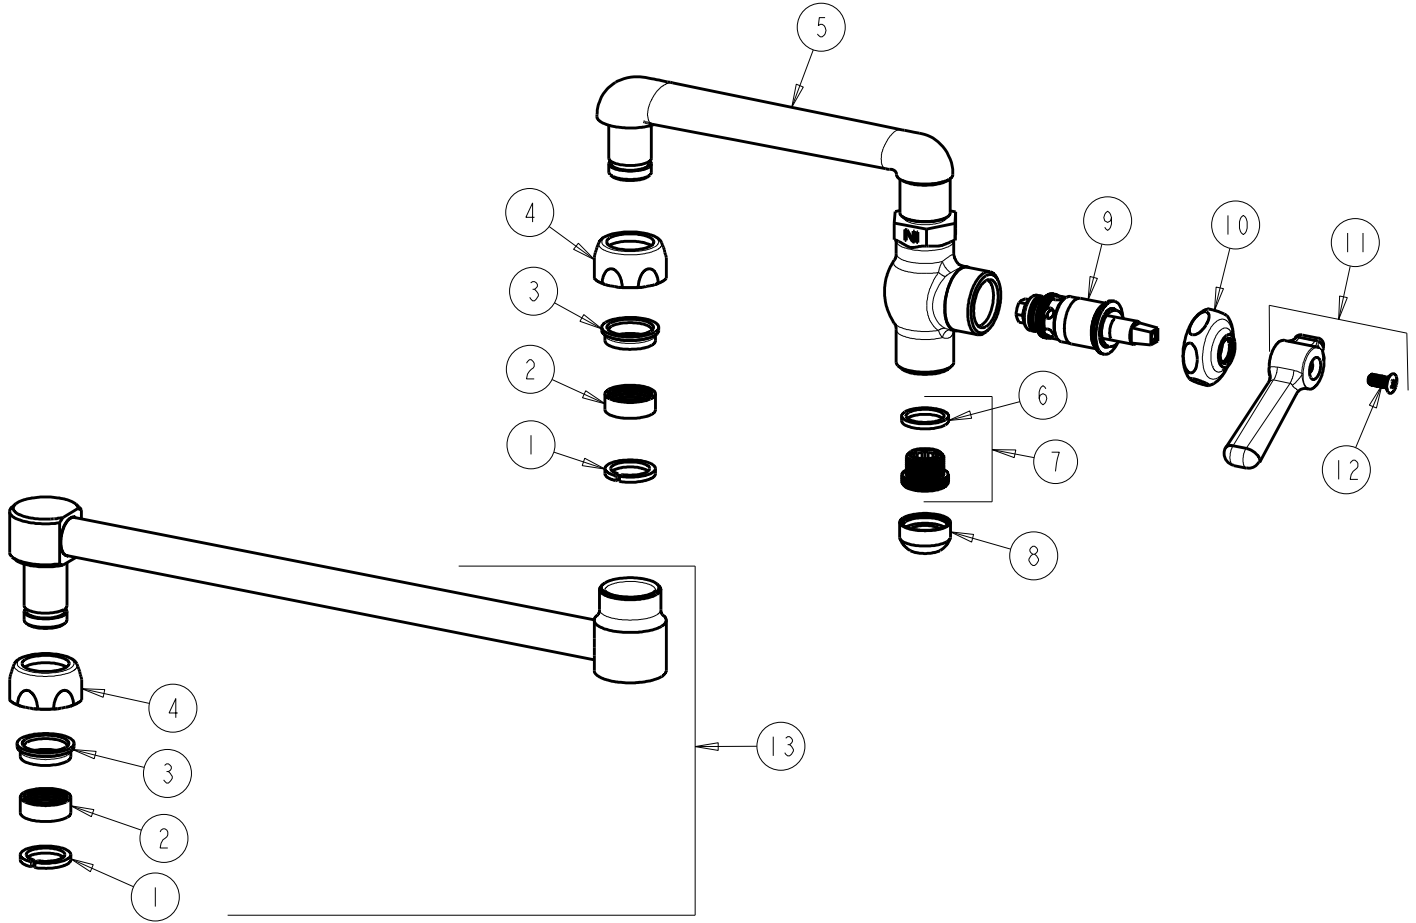

**CHICAGO FAUCETS**  
a Geberit company

2100 South Clearwater Drive  
Des Plaines, IL 60018  
Phone: 847-803-5000  
Fax: 847-803-5454  
www.chicagofaucets.com

**REPAIR PARTS**

FITTING NO.

**DJ18E31JKCP**

SUBMITTED MODEL NO.

BY: SID DATE: 06-15-12

CHK: *MLC* REV:

ITEM NO.

**FOR TECHNICAL ASSISTANCE**  
1-800-TEC-TRUE (1-800-832-8783)

ITEM	PART NO.	DESCRIPTION	ITEM	PART NO.	DESCRIPTION
1	1-126JKNF	SPLIT RING	8	E1JKRCF	QUIXTOP OUTLET
2	1-006JKNF	SPOUT PACKING	9	1-099XTJKNF	QUATURN CARTRIDGE (RH)
3	1-104JKNF	SPOUT GLAND	10	1-214JKCP	CAP
4	1100-208JKCP	NUT, SPOUT 1-1/16-18 UNEF	11	269-JKNF	HEAT RESISTANT LEVER HANDLE
5	---	SPOUT (NOT SOLD SEPERATELY)	12	420-010JKRCF	SCREW, 10-32 UNC PH 1/2
6	229-003JKNF	WASHER	13	686-126KJKCP	DOUBLE JOINTED SWING SPOUT
7	K2JKRCF	ADAPTER w/WASHER			