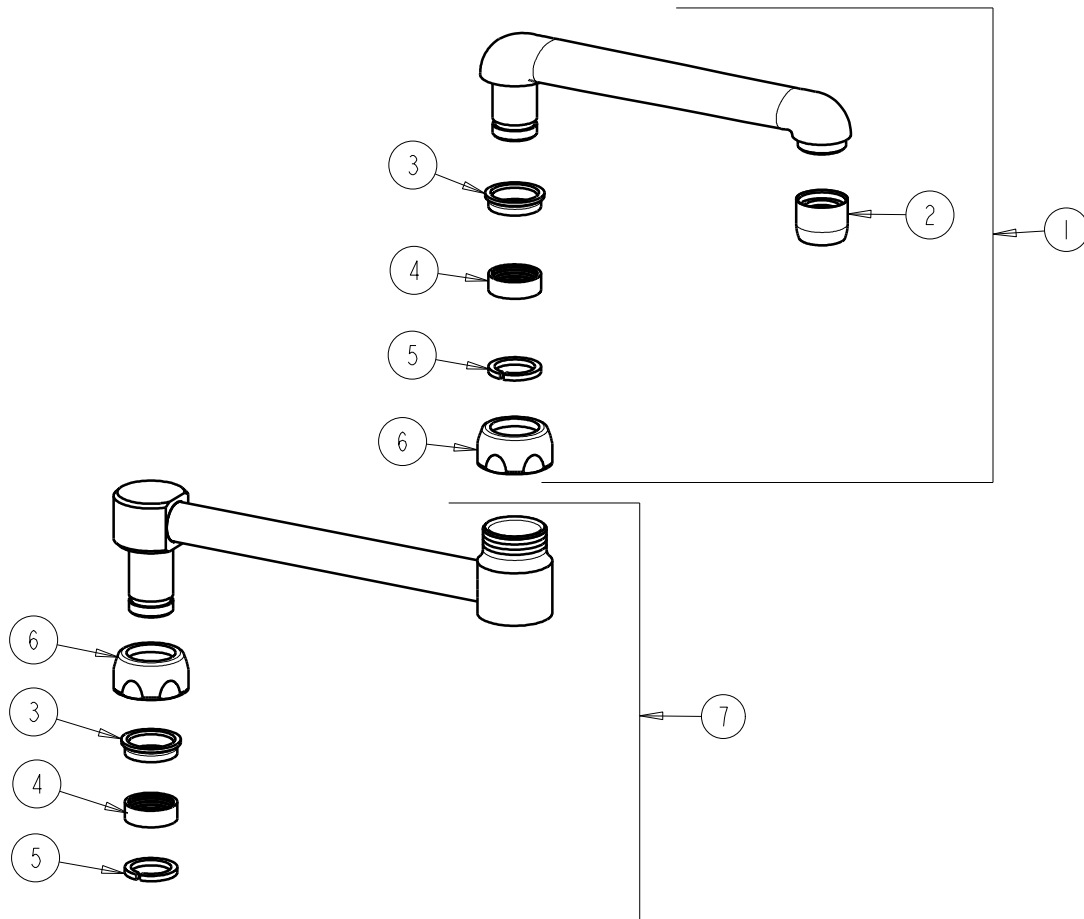

**CHICAGO FAUCETS**  
a Geberit company

2100 South Clearwater Drive  
Des Plaines, IL 60018  
Phone: 847-803-5000  
Fax: 847-803-5454  
www.chicagofaucets.com

**REPAIR PARTS**

BY: JAR      DATE: 02-02-97  
CHK: *JAR*      REV: 11-04-09

FITTING NO.

**DJ13JKCP**

SUBMITTED MODEL NO.

ITEM NO.

**FOR TECHNICAL ASSISTANCE**  
1-800-TEC-TRUE (1-800-832-8783)

ITEM	PART NO.	DESCRIPTION
1	S6JKCP	FOR PARTS SEE S6JKCP
2	E3JKCP	SOFTFLO AERATOR OUTLET
3	1-104JKNF	SPOUT GLAND
4	1-006JKNF	SPOUT PACKING
5	1-126JKNF	SPLIT RING
6	1100-208JKCP	NUT, SPOUT 1-1/16-18 UNEF
7	686-124KJKCP	DOUBLE JOINTED SWING SPOUT