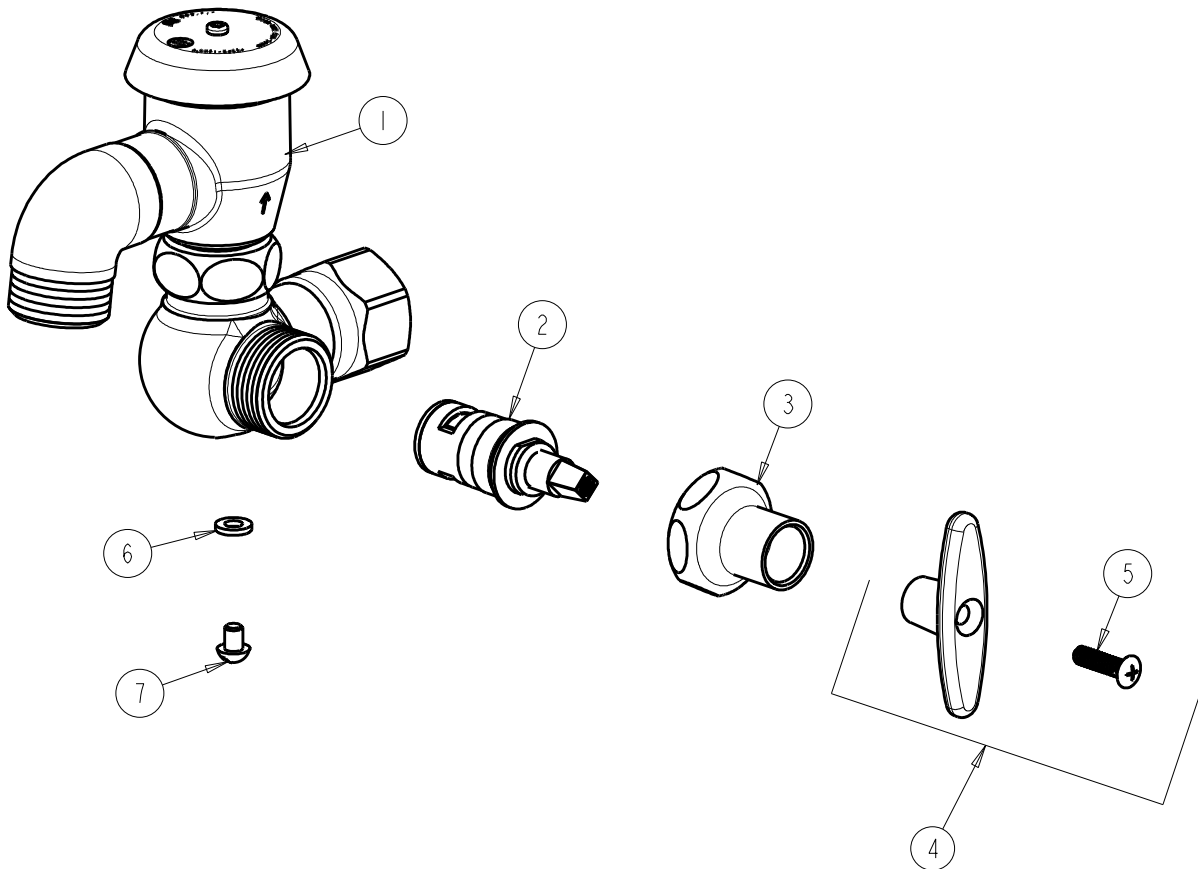

# REPAIR PARTS

BY: JAR    DATE: 02-08-11

CHK: *JAR*    REV:

FITTING NO.

**998-XKRCF**

SUBMITTED MODEL NO.

ITEM NO.

**FOR TECHNICAL ASSISTANCE**  
1-800-TEC-TRUE (1-800-832-8783)

ITEM	PART NO.	DESCRIPTION
1	—	BODY (NOT SOLD SEPARATELY)
2	1-100XKJKNF	LH CERAMIC CARTRIDGE 1/4
3	1-246JKCP	NUT, CAP LOOSE KEY 1-1/8-18 UNEF
4	293-006JKRCF	TEE HANDLE & SCREW
5	250-093JKRCF	SCREW
6	998-004JKNF	WASHER
7	1-317JKBNF	SCREW