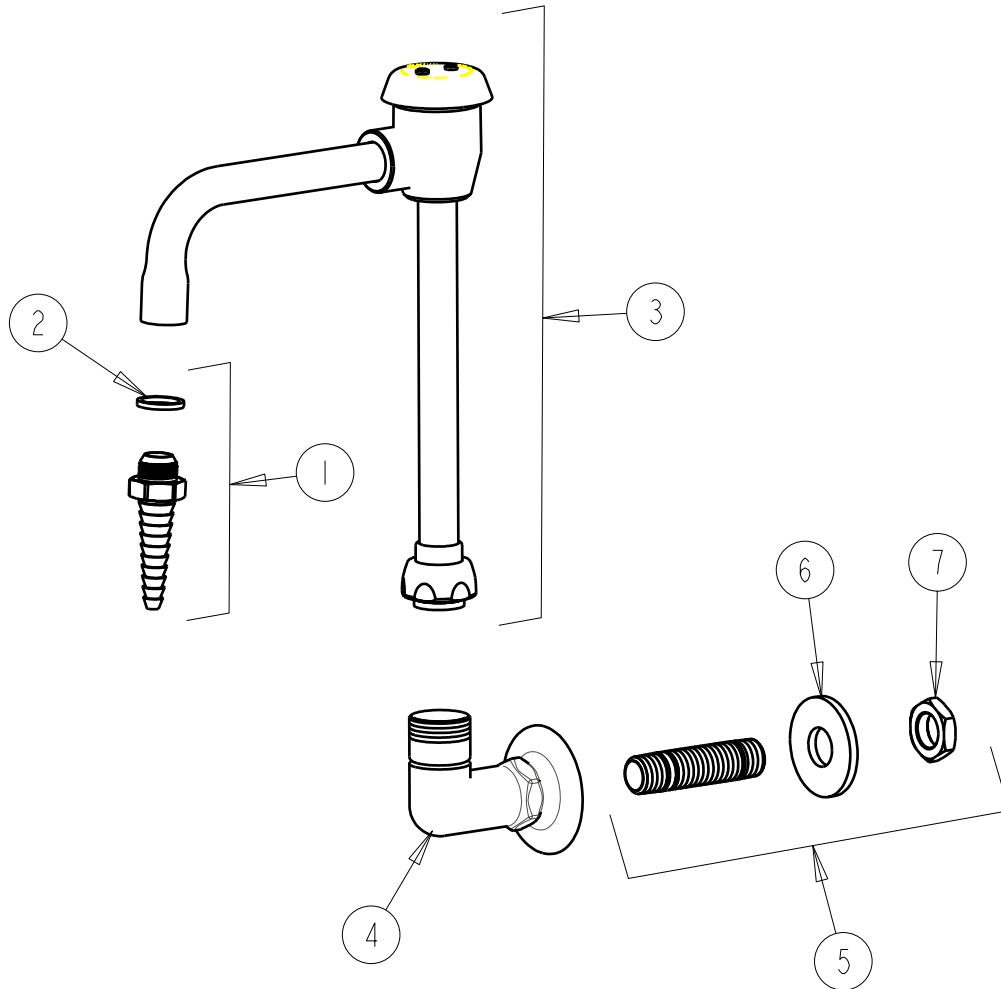

SUBMITTED MODEL NO.

BY: JAR

DATE: 11-06-07

ITEM NO.

CHK: *JAR*

REV:

**FOR TECHNICAL ASSISTANCE**  
1-800-TEC-TRUE (1-800-832-8783)

ITEM	PART NO.	DESCRIPTION
1	E7JKCP	SERRATED HOSE NOZZLE
2	229-003JKNF	WASHER
3	GN2BVBE7JKCP	VACUUM BREAKER SWING SPOUT
4	—	NOT SOLD SEPARATELY
5	979-001KJKRBF	SHANK ASSEMBLY 2-5/8 X 3/8 NPT
6	705-010JKNF	STEEL WASHER
7	705-008JKRBF	NUT