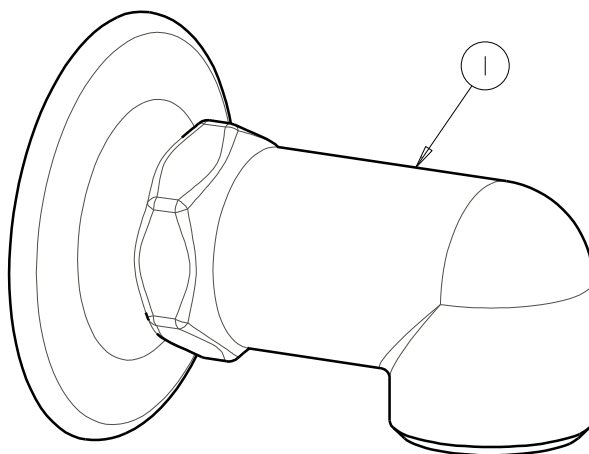

# REPAIR PARTS

BY: JAR      DATE: 10-30-07

CHK:       REV:

FITTING NO.

**988-LESSE7CP**

SUBMITTED MODEL NO.

ITEM NO.

**FOR TECHNICAL ASSISTANCE**  
1-800-TEC-TRUE (1-800-832-8783)

ITEM	PART NO.	DESCRIPTION
1	988-LESSE7CP	ANGLE SHANK ASSEMBLY