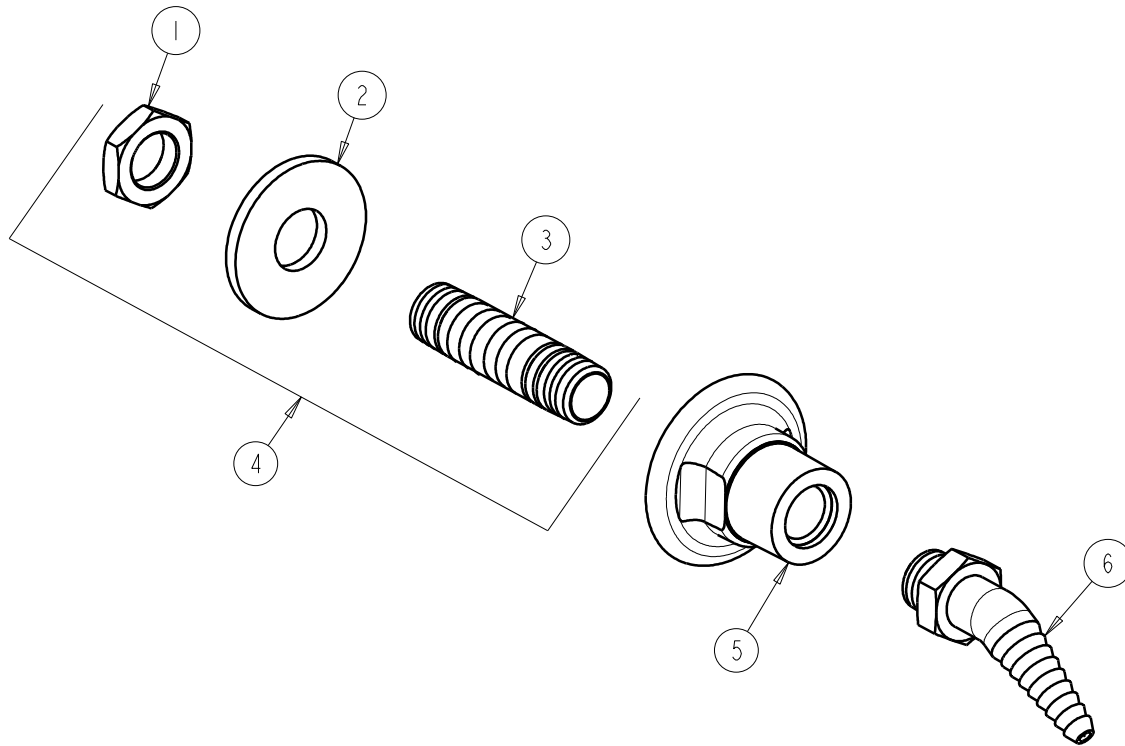

CHICAGO FAUCETS 

a Geberit company

2100 South Clearwater Drive
Des Plaines, IL 60018
Phone: 847-803-5000
Fax: 847-803-5454
www.chicagofaucets.com

REPAIR PARTS

BY: JAR DATE: 09-18-09

CHK:  REV:

FITTING NO.

986-WSE7XTSAM

SUBMITTED MODEL NO.

ITEM NO.

FOR TECHNICAL ASSISTANCE
1-800-TEC-TRUE (1-800-832-8783)

ITEM	PART NO.	DESCRIPTION
1	705-008JKRBF	NUT
2	705-010JKNF	STEEL WASHER
3	---	MALE SHANK 2-5/8 X 3/8
4	979-001KJKRBF	SHANK ASSEMBLY 2-5/8 X 3/8 NPT
5	---	WALL FLANGE
6	E7XTJKSAM	NOZZLE 30 DEGREE ANGLE