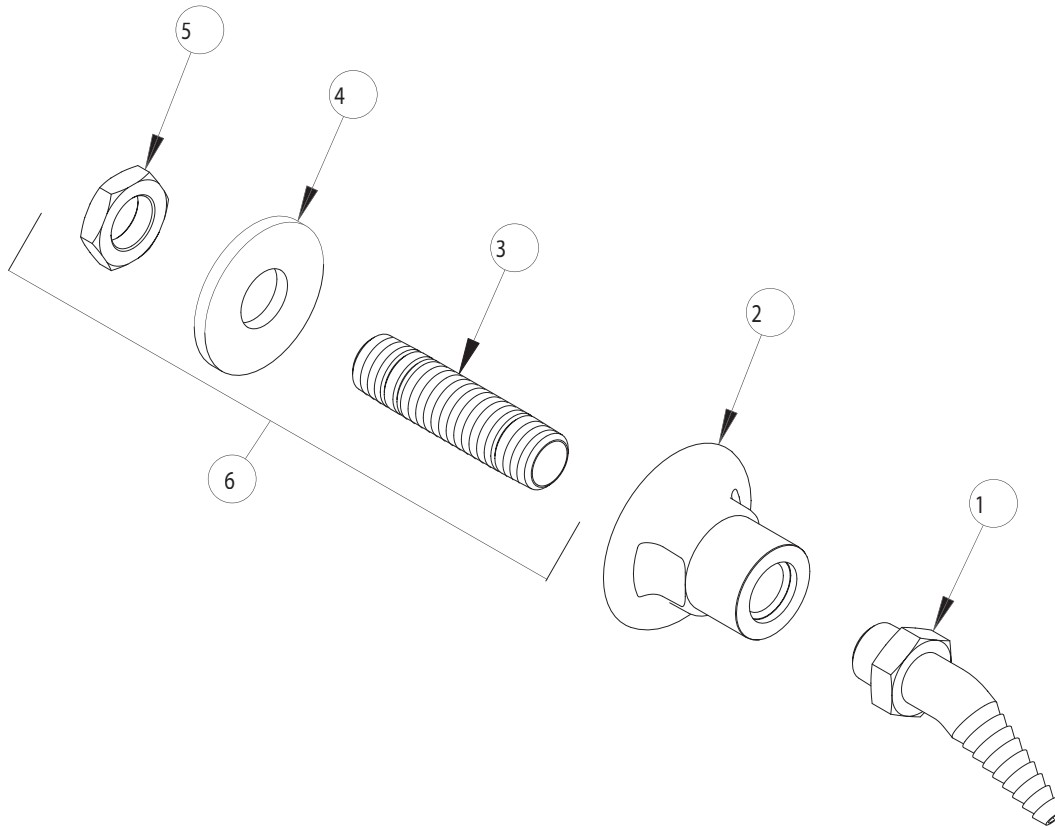

PARTS LIST

BY: SID
CHK'D:

FINISH:
DATE:

AS SPECIFIED
11-01-01

986-E7XT

ITEM NO.	PART NO.	DESCRIPTION
1	E7XT	LAB NOZZLE OUTLET
2	986-F	LAB FLANGE
3	979-001	MALE THREAD SHANK
4	705-010	STEEL WASHER
5	705-008	NUT
6	979-001K	SHANK ASSEMBLY