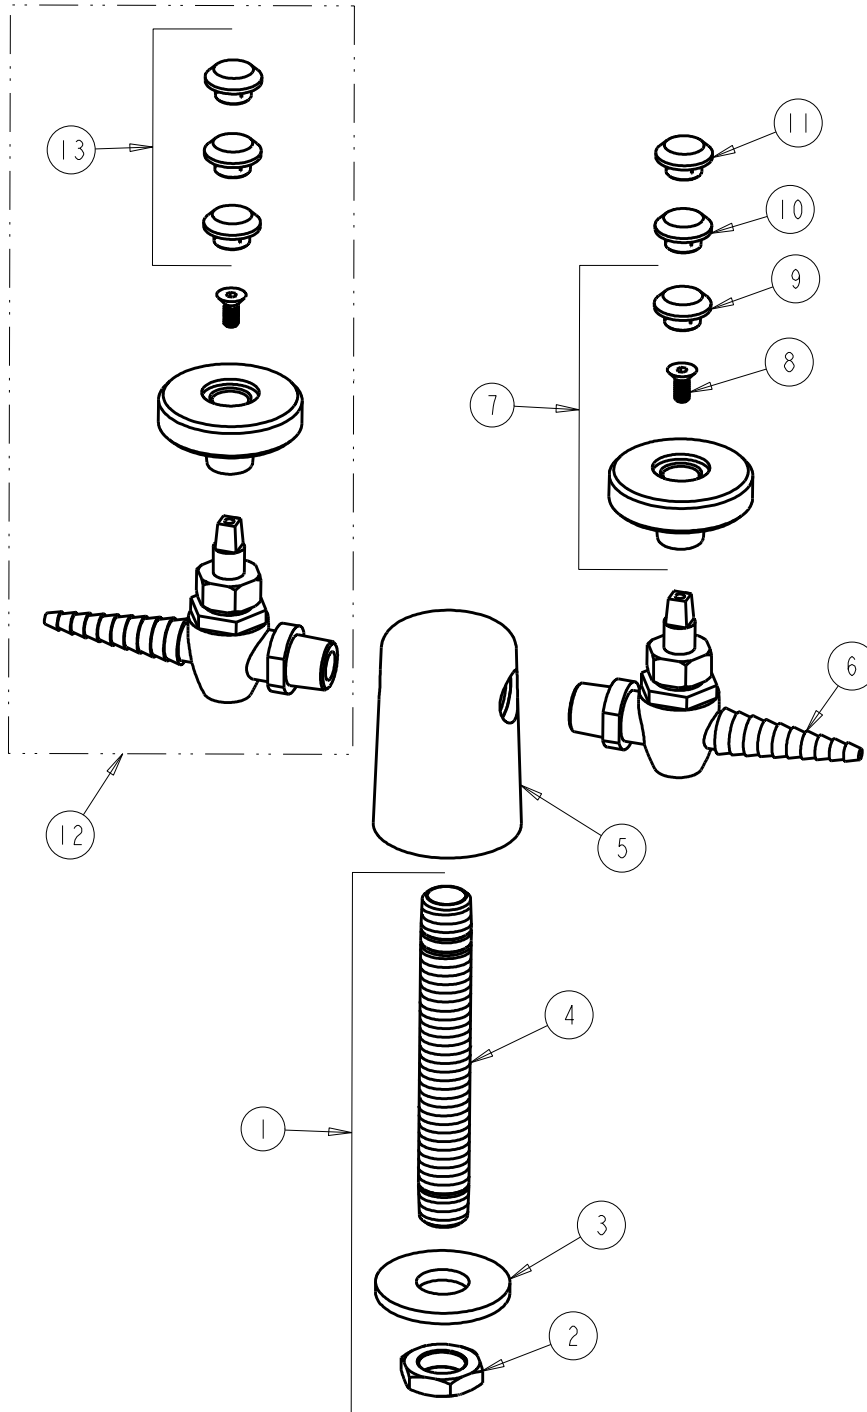

BY: SID DATE: 10-24-11

CHK:  REV:

FITTING NO.

981-901B957-3KAGVCP

SUBMITTED MODEL NO.

ITEM NO.

ITEM	PART NO.	DESCRIPTION	ITEM	PART NO.	DESCRIPTION
1	957-003JKRBF	SHANK ASSEMBLY 3/8 X 4-3/4	8	420-020JKNF	SCREW, 1/8 FLAT HEX HEAD X 1/2
2	705-008JKRBF	NUT	9	216-328JKNF	BUTTON 'GAS'
3	705-010JKNF	STEEL WASHER	10	216-378JKNF	BUTTON 'VAC'
4	957-003JKRBF	MALE THREAD SHANK	11	216-278JKNF	BUTTON 'AIR'
5	981-CP	TURRET, TWO OUTLETS	12	901-BAGVCP	NEEDLEPOINT VALVE
6	—	NOT SOLD SEPARATELY	13	216-PPNF	PRE-PACK (AIR, GAS, VAC)
7	945-GASJKCP	HANDLE ASSEMBLY			