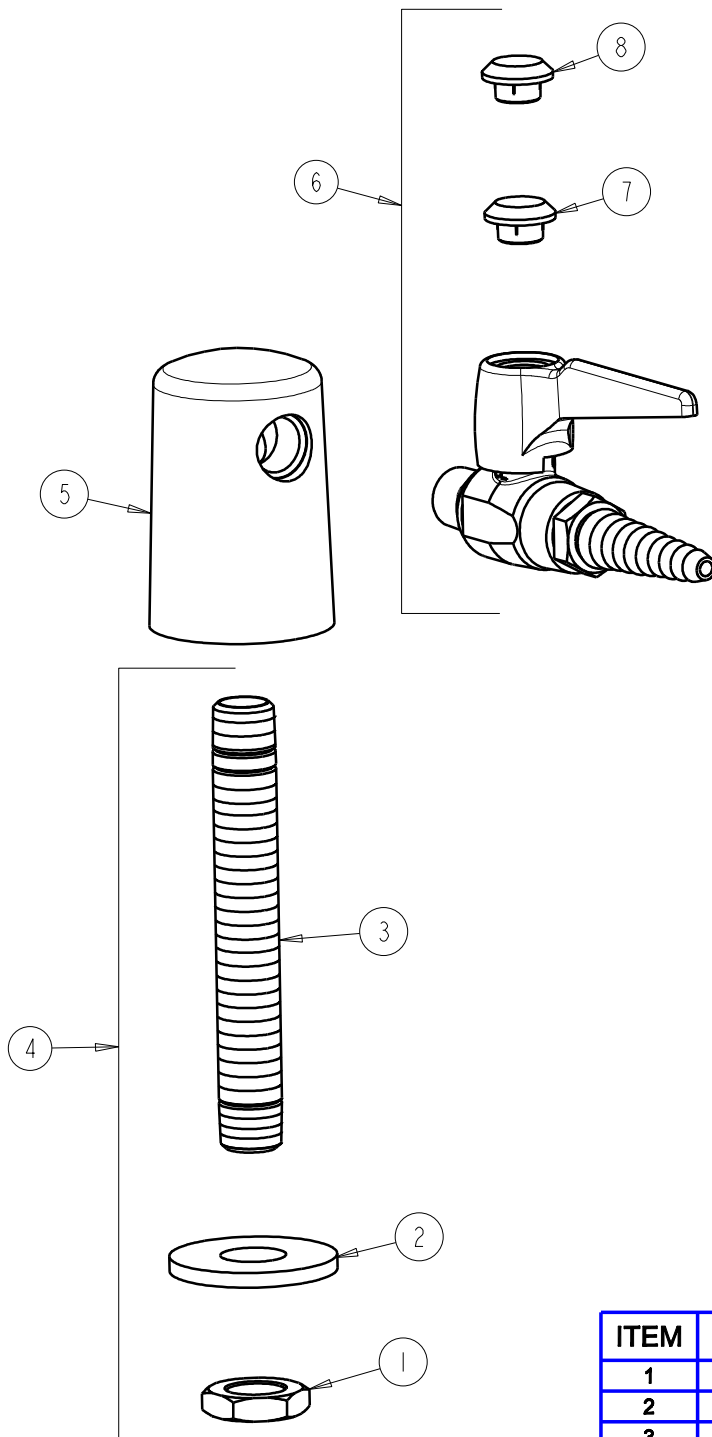

CHICAGO FAUCETS
a Geberit company

2100 South Clearwater Drive
Des Plaines, IL 60018
Phone: 847-803-5000
Fax: 847-803-5454
www.chicagofaucets.com

REPAIR PARTS

BY: JAR DATE: 09-16-09
CHK: *[Signature]* REV:

FITTING NO.

980-WSV909CAGSAM

SUBMITTED MODEL NO.

ITEM NO.

FOR TECHNICAL ASSISTANCE
1-800-TEC-TRUE (1-800-832-8783)

ITEM	PART NO.	DESCRIPTION
1	705-008JKRBF	NUT
2	705-010JKNF	STEEL WASHER
3	957-003JKRBF	MALE THREAD SHANK
4	957-003KJKRBF	SHANK ASSEMBLY 3/8 X 4-3/4
5	---	TURRET (1 OUTLET)
6	909-CAGJKSAM	BALL VALVE w/ CHECK VALVE
7	216-278JKNF	BUTTON 'AIR'
8	216-328JKNF	BUTTON 'GAS'