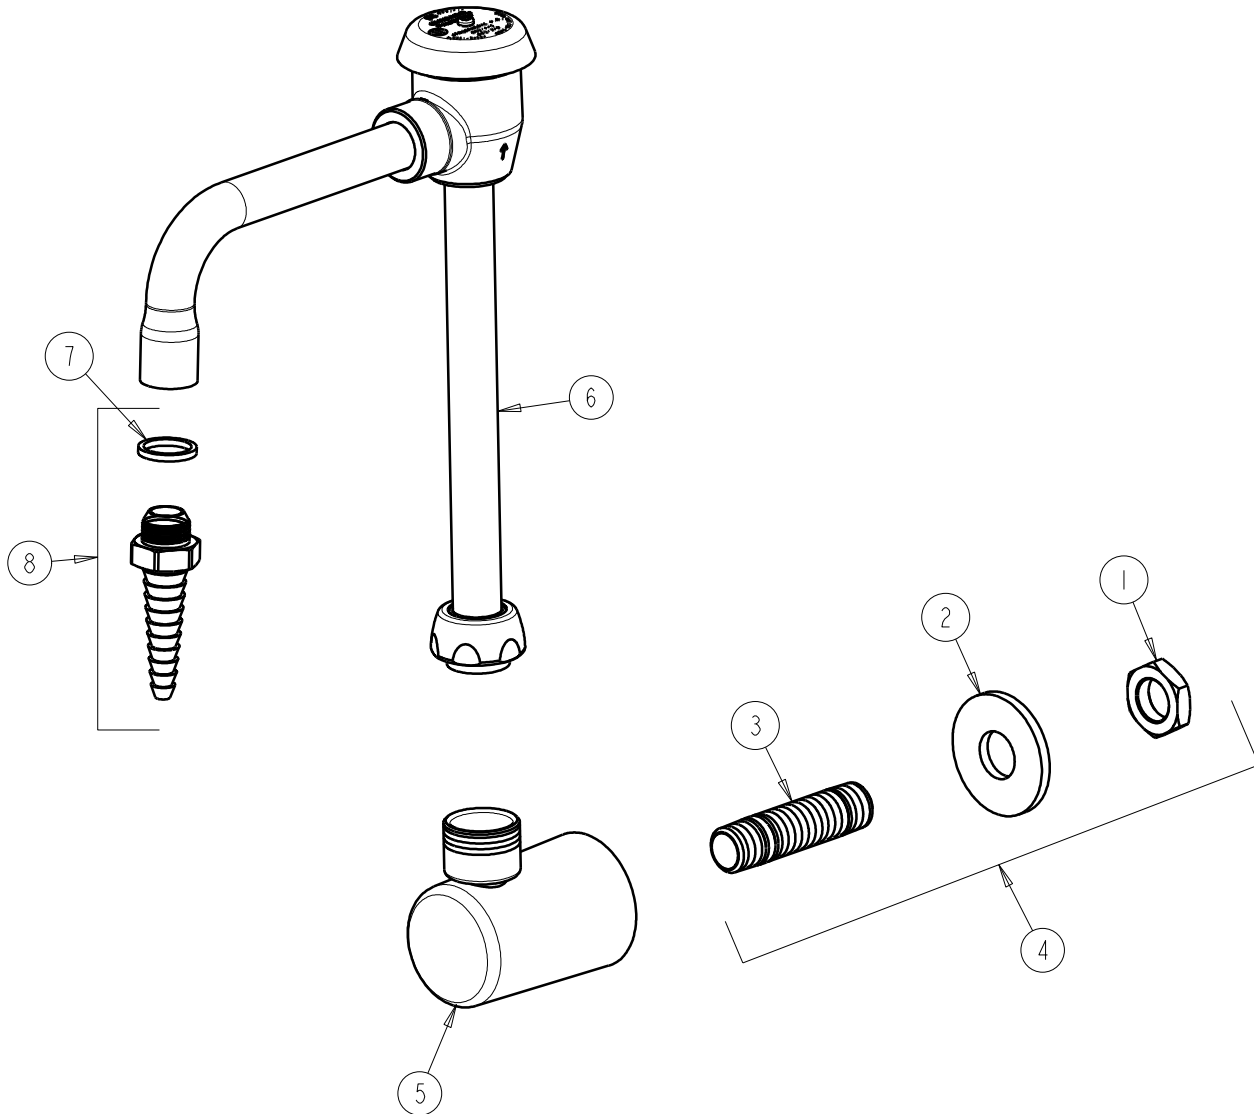

CHICAGO FAUCETS
a Geberit company

2100 South Clearwater Drive
Des Plaines, IL 60018
Phone: 847-803-5000
Fax: 847-803-5454
www.chicagofaucets.com

REPAIR PARTS

BY: JAR DATE: 09-16-09
CHK: *JAR* REV:

FITTING NO.

980-WSGN2BVBE7SAM

SUBMITTED MODEL NO.

ITEM NO.

FOR TECHNICAL ASSISTANCE
1-800-TEC-TRUE (1-800-832-8783)

ITEM	PART NO.	DESCRIPTION
1	705-008JKRBF	NUT
2	705-010JKNF	STEEL WASHER
3	---	MALE SHANK 2-5/8 X 3/8
4	979-001JKRBF	SHANK ASSEMBLY 2-5/8 X 3/8 NPT
5	---	BODY (NOT SOLD SEPARATELY)
6	GN2BVBJKSAM	VACUUM BREAKER SWING SPOUT
7	229-003JKNF	WASHER
8	E7JKSAM	SERRATED HOSE NOZZLE