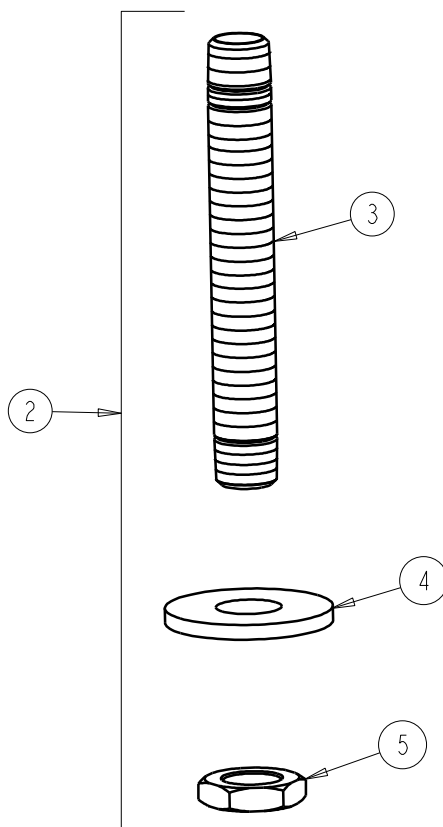

CHICAGO FAUCETS 

a Geberit company

2100 South Clearwater Drive
Des Plaines, IL 60018
Phone: 847-803-5000
Fax: 847-803-5454
www.chicagofaucets.com

REPAIR PARTS

BY: JAR DATE: 11-01-07

CHK: *JAR* REV: 02-17-09

FITTING NO.

980-WSE7TCP

SUBMITTED MODEL NO.

ITEM NO.

FOR TECHNICAL ASSISTANCE
1-800-TEC-TRUE (1-800-832-8783)

ITEM	PART NO.	DESCRIPTION
1	—	NOT SOLD SEPARATELY
2	957-003JKRBF	SHANK ASSEMBLY 3/8 X 4-3/4
3	957-003JKRBF	MALE THREAD SHANK
4	705-010JKNF	STEEL WASHER
5	705-008JKRBF	NUT