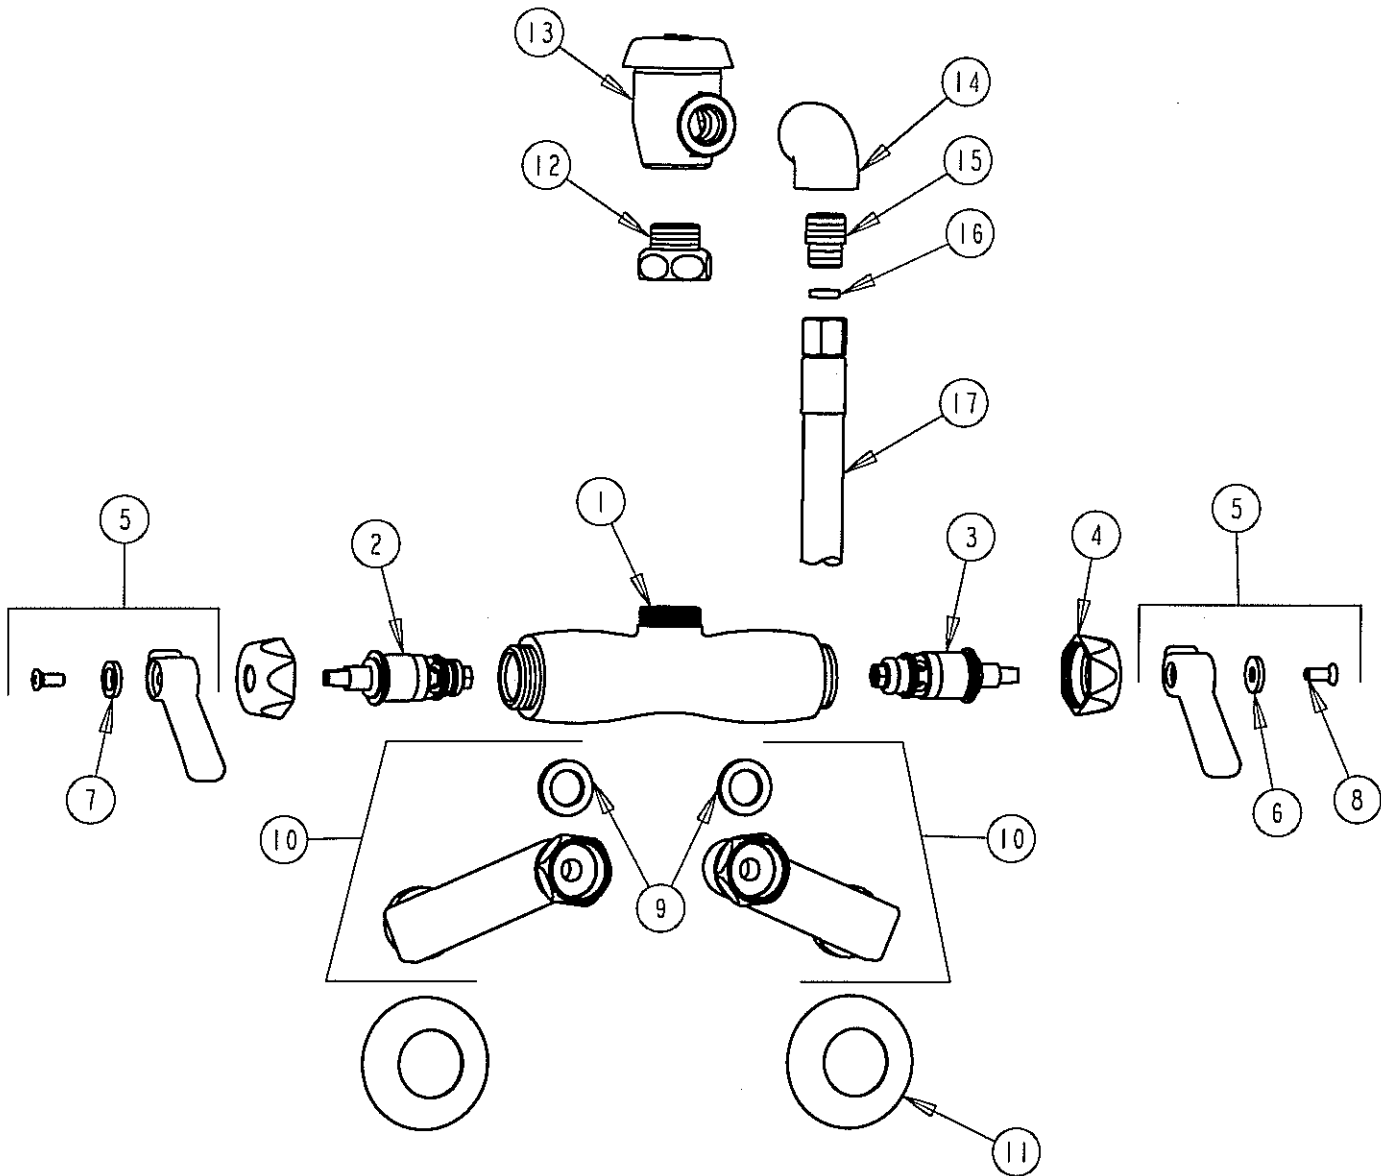

PARTS LIST

BY: SID
CHK'D: 

CHICAGO FAUCETS
Last As Long As The Building

FINISH: AS SPECIFIED
DATE: 11-22-02

956

ITEM NO.	PART NO.	DESCRIPTION	ITEM NO.	PART NO.	DESCRIPTION
1	-----	VALVE BODY (NOT SOLD SEPARATELY)	10	H	'H' ARM ASSEMBLY w/WASHER
2	1-100XT	QUATURN UNIT (LH)	11	1-055	FLANGE
3	1-099XT	QUATURN UNIT (RH)	12	683-001	ADAPTER
4	444-005	CAP NUT	13	893	FOR PARTS SEE 893
5	369PR	LEVER HANDLE ASSEMBLY	14	647-102	ELBOW
6	633-123	INDEX BUTTON (BLUE)	15	777-011	HOSE ADAPTER
7	633-023	INDEX BUTTON (RED)	16	739-051	GASKET
8	420-010	SCREW	17	252-011K	WHITE VINYL HOSE ASSEMBLY
9	1-011	WASHER			