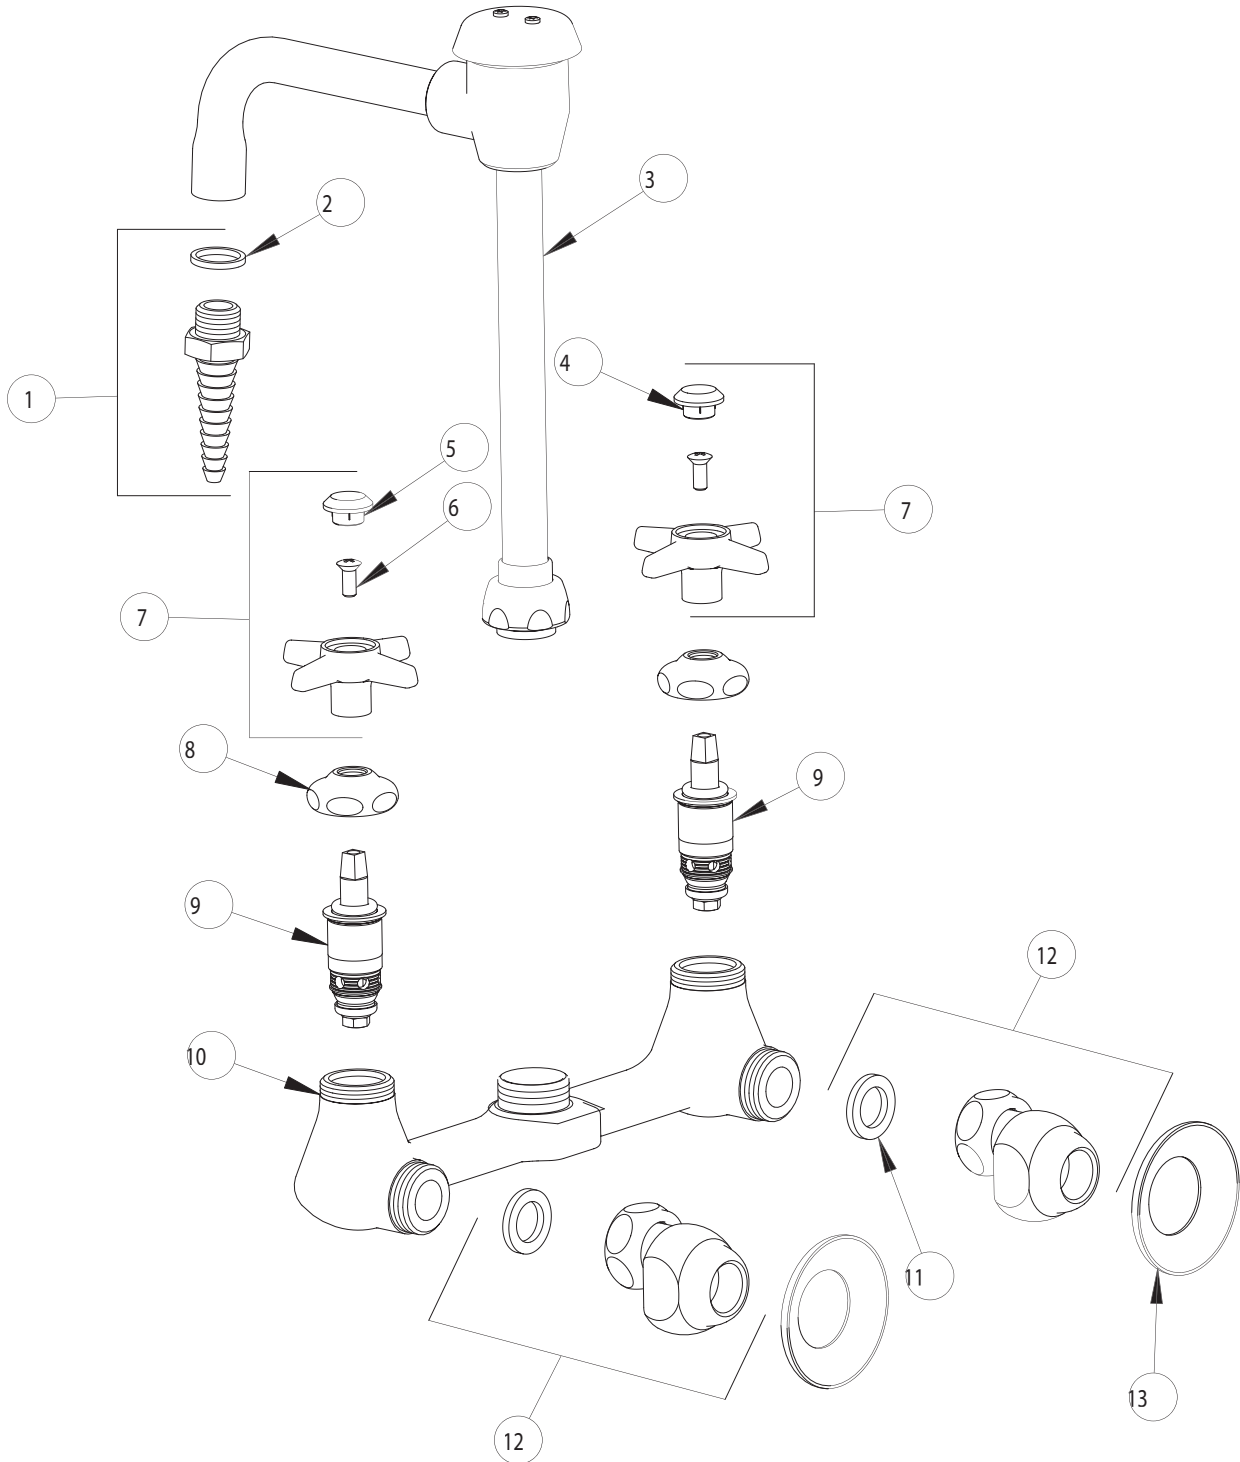

PARTS LIST

BY: SID
CHK'D:

FINISH:
DATE:

AS SPECIFIED
10-29-01

943

ITEM NO.	PART NO.	DESCRIPTION	ITEM NO.	PART NO.	DESCRIPTION
1	E7	LAB NOZZLE OUTLET	8	1-214	CAP
2	229-003	WASHER	9	217XTLH	SLO-COMPRESSION UNIT (LH)
3	GN2BVB	V B SPOUT B TYPE END	10	-----	VALVE BODY (NOT SOLD SEPARATELY)
4	216-128	'HW' INDEX BUTTON	11	1-011	WASHER
5	216-178	'CW' INDEX BUTTON	12	G	'G' ARM (INCLUDES WASHER)
6	420-010	SCREW	13	1-055	FLANGE
7	204PR	4-ARM HANDLE ASSEMBLY			