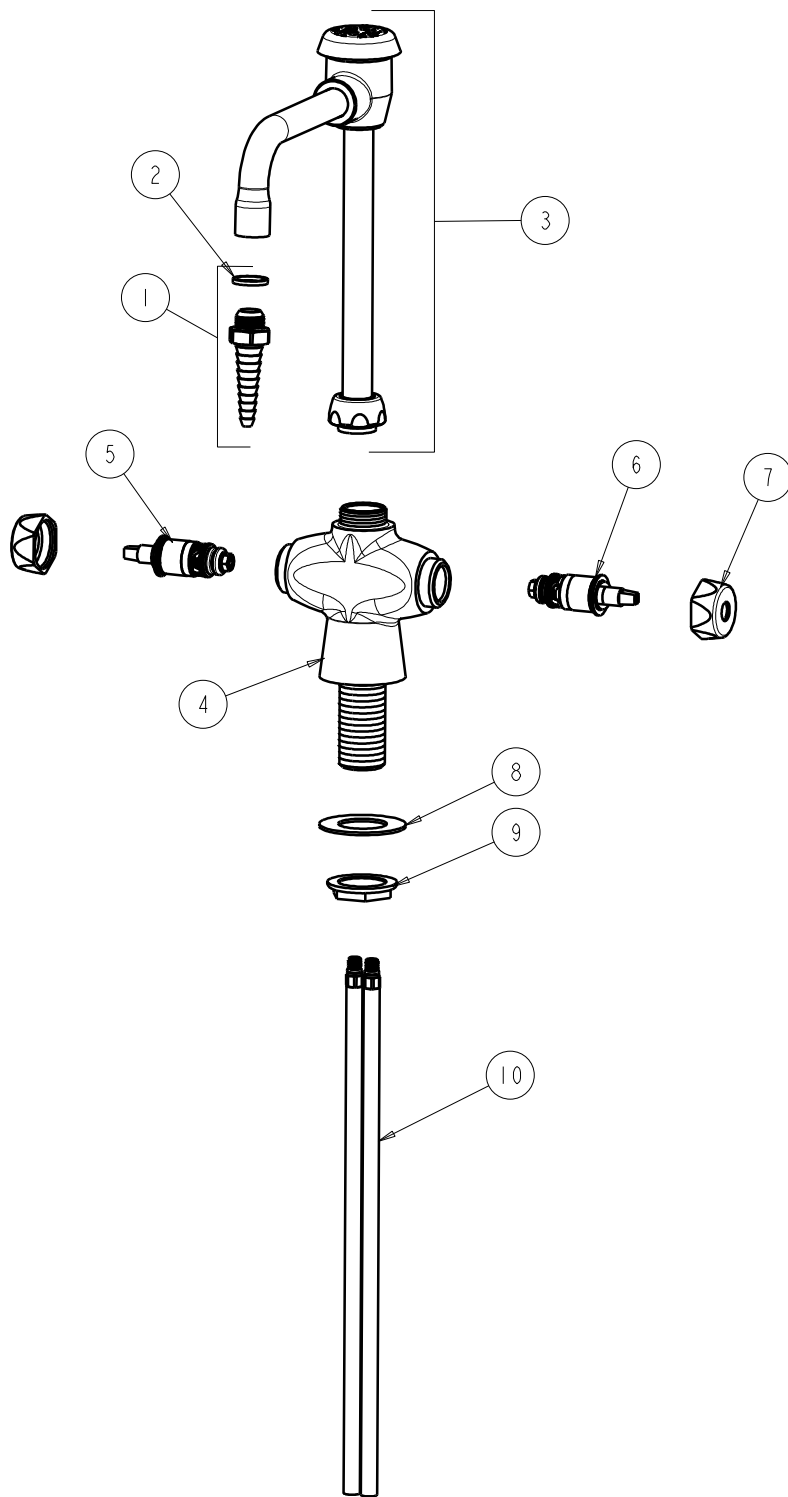

CHICAGO FAUCETS
a Geberit company

2100 South Clearwater Drive
Des Plaines, IL 60018
Phone: 847-803-5000
Fax: 847-803-5454
www.chicagofaucets.com

REPAIR PARTS

FITTING NO.

930-LESSHDLCP

SUBMITTED MODEL NO.

ITEM NO.

BY: SID DATE: 03-18-09

CHK: *[Signature]* REV:

FOR TECHNICAL ASSISTANCE
1-800-TEC-TRUE (1-800-832-8783)

ITEM	PART NO.	DESCRIPTION	ITEM	PART NO.	DESCRIPTION
1	E7JKCP	SERRATED HOSE NOZZLE	6	217-XTRHJKNF	CARTRIDGE, SLO-COMPRESSION
2	229-003JKNF	WASHER	7	444-005JKCP	CAP
3	GN2BVBE7JKCP	VACUUM BREAKER SWING SPOUT	8	50-014JKNF	STEEL WASHER
4	-----	VALVE BODY (NOT SOLD SEPARATELY)	9	50-003JKRBF	LOCKNUT
5	217-XTLHJKNF	CARTRIDGE, SLO-COMPRESSION	10	50-101KJKNF	SUPPLY TUBE ASSEMBLY