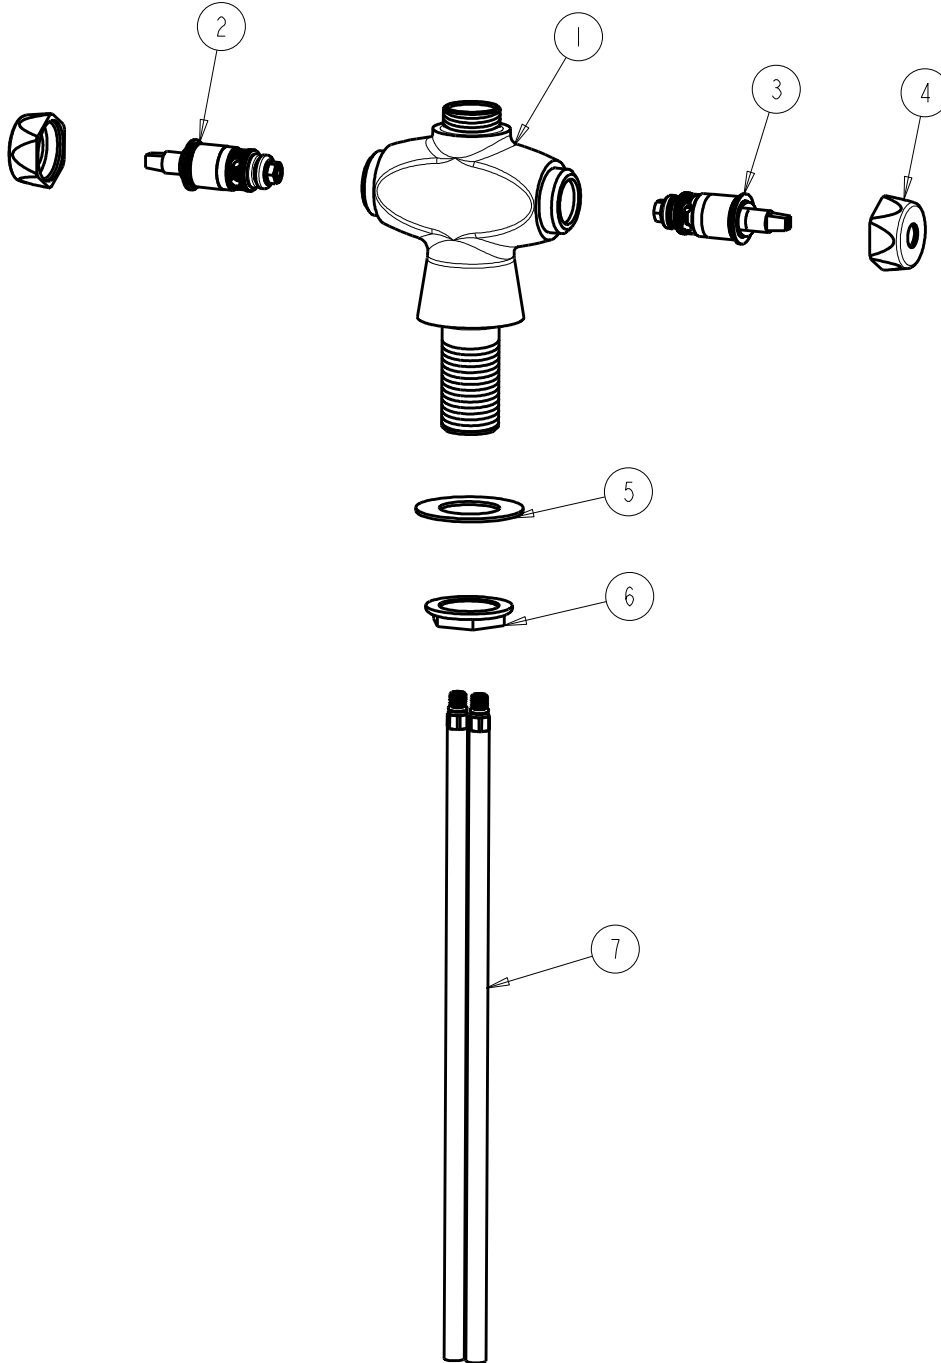

BY: SID DATE: 10-24-11

CHK: *[Signature]* REV:

FITTING NO.

929-LESSSPTLESSHDLCP

SUBMITTED MODEL NO.

ITEM NO.

ITEM	PART NO.	DESCRIPTION	ITEM	PART NO.	DESCRIPTION
1	—	VALVE BODY NOT SOLD SEPARATELY	5	50-014JKNF	STEEL WASHER
2	217-XTLHJKNF	CARTRIDGE, SLO-COMPRESSION	6	50-003JKRBF	LOCKNUT
3	217-XTRHJKNF	CARTRIDGE, SLO-COMPRESSION	7	50-101KJKNF	SUPPLY TUBE ASSEMBLY
4	444-005JKCP	CAP			