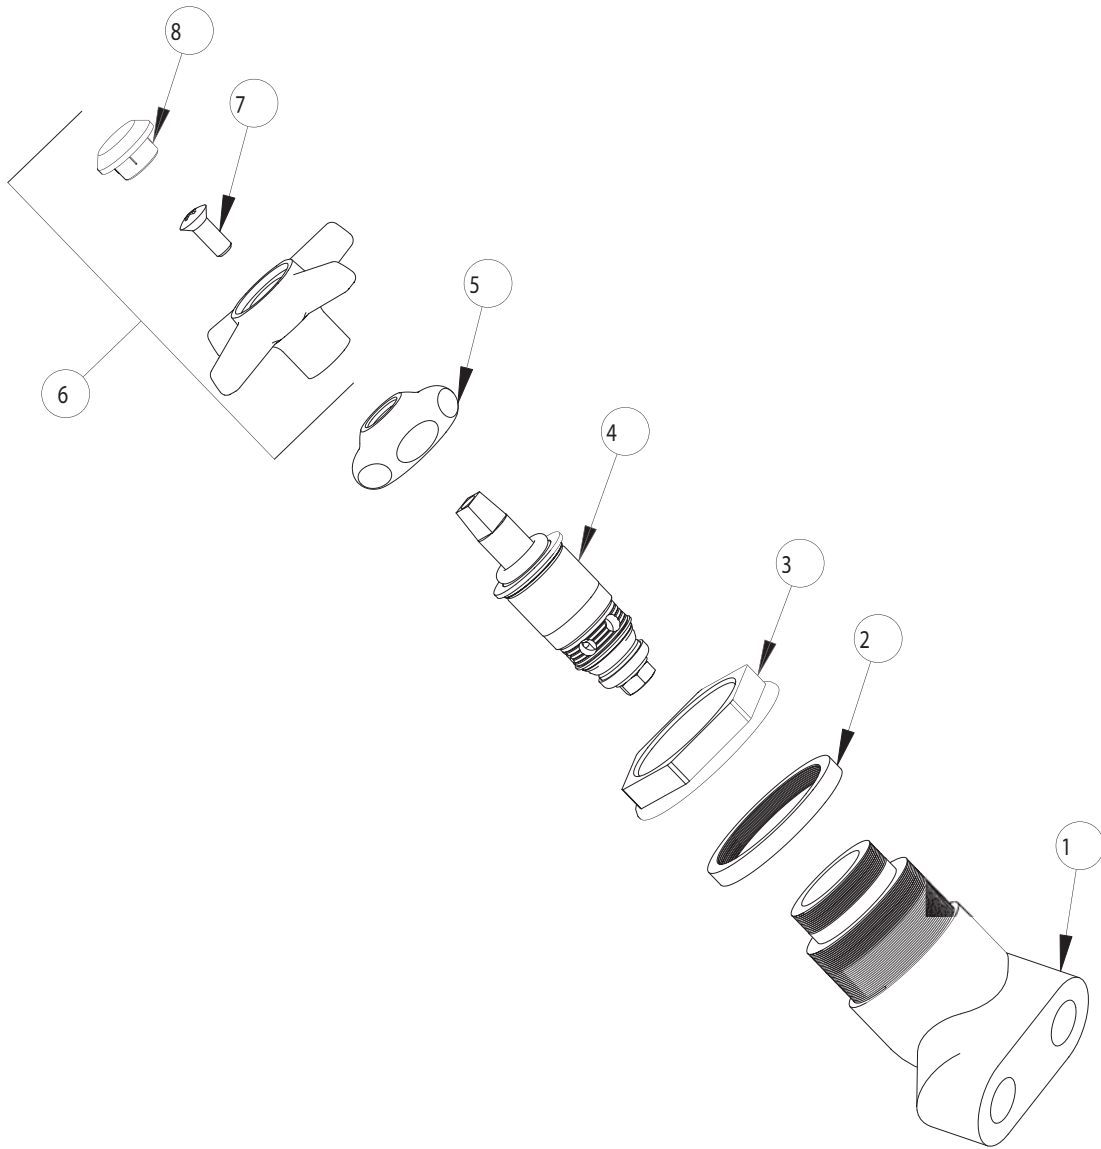

PARTS LIST

BY: SID
 CHK'D:

FINISH:
 DATE:

AS SPECIFIED
 02-18-02

914

ITEM NO.	PART NO.	DESCRIPTION
1	-----	FRONT LOAD ANGLE VALVE
2	913-003	SHOULDER WASHER
3	913-002	HOLD DOWN NUT
4	217XTLH	SLO-COMPRESSION UNIT (LH)
5	1-214	CAP
6	204-CW	4-ARM HANDLE ASSEMBLY
7	420-010	SCREW
8	216-178	'CW' INDEX BUTTON