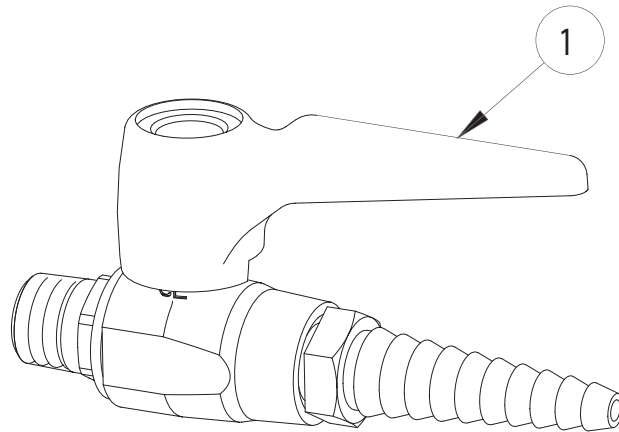

PARTS LIST

BY: SID
CHK'D:

FINISH:
DATE:

CHROME
02-28-02

909-LESS216-28

ITEM NO.	PART NO.	DESCRIPTION
1	-----	VALVE ASSEMBLY