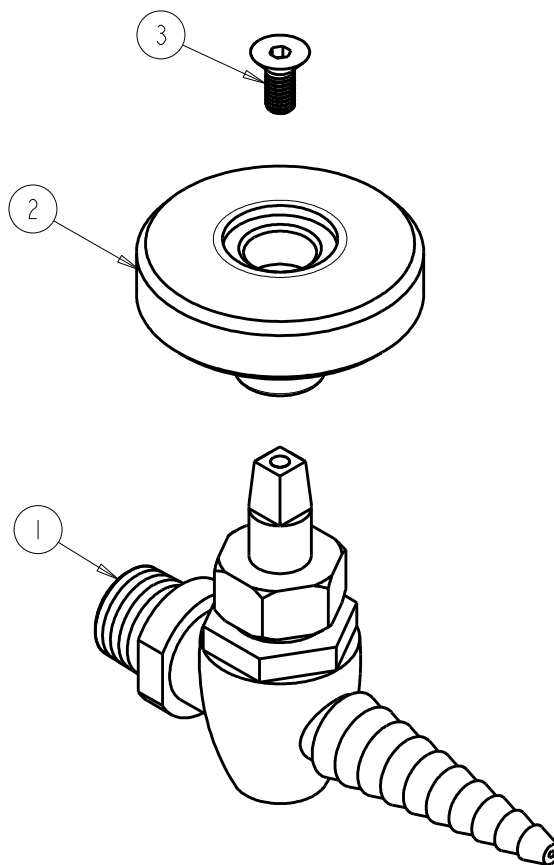

# REPAIR PARTS

BY: SID DATE: 10-28-10

CHK:  REV:

FITTING NO.

**901-BLESS216-28CP**

SUBMITTED MODEL NO.

ITEM NO.

ITEM	PART NO.	DESCRIPTION
1	---	NOT SOLD SEPARATELY
2	945-GASJKCP	HANDLE ASSEMBLY
3	420-020JKNF	SCREW, 1/8 FLAT HEX HEAD X 1/2