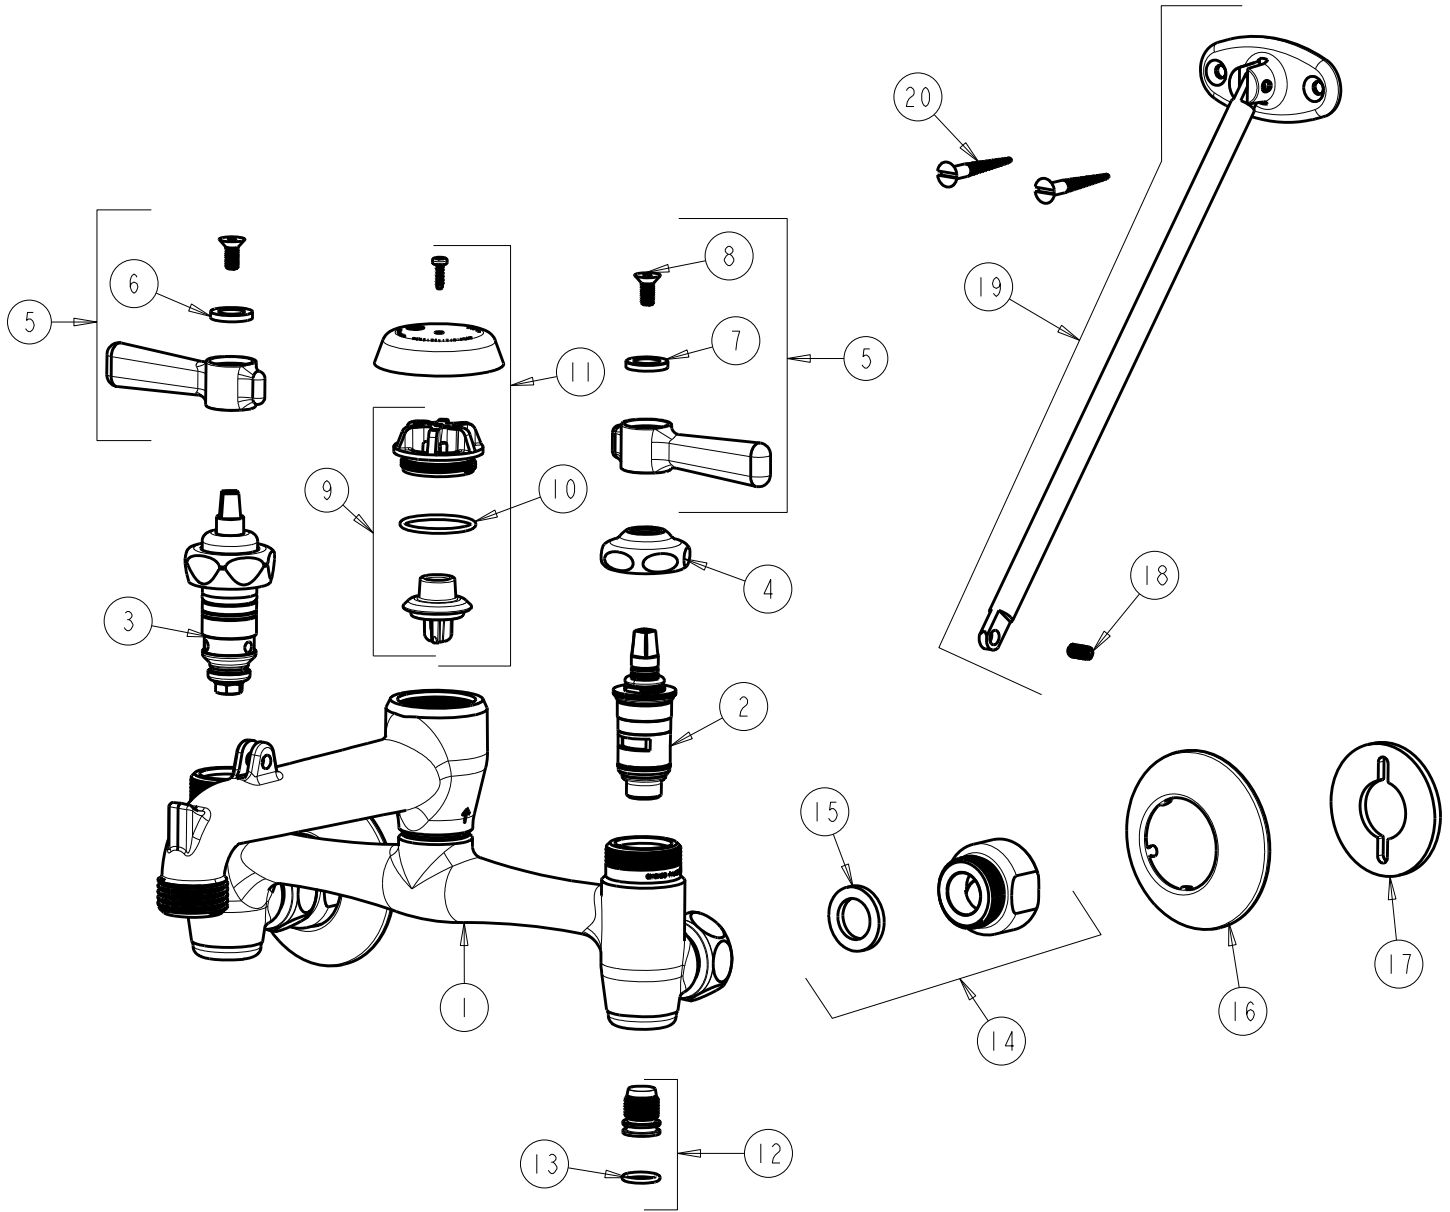

BY: SID DATE: 05-17-22

CHK: *gnd* REV:

FITTING NO.

897-244XKCBRCF

SUBMITTED MODEL NO.

ITEM NO.

ITEM	PART NO.	DESCRIPTION	ITEM	PART NO.	DESCRIPTION
1	-----	NOT SOLD SEPARATELY	11	892-402JKABNF	KIT, VACUUM BREAKER ASSEMBLY
2	1-099XKCJKABNF	CARTRIDGES WITH CHECK VALVE, RH	12	897-014KJKABRBF	INTEGRAL STOP STEM ASSEMBLY
3	826-XJKABNF	KLO-SELF CARTRIDGE	13	1104-007JKABNF	O RING
4	1-214JKCP	CAP	14	897-012JKRCF	ARM ASSEMBLY (INCLUDES WASHER)
5	369-PRJKCP	HANDLE, 2-3/8" LEVER (PAIR)	15	1-011JKABNF	WASHER, .97 X .62 X .12
6	633-023JKNF	INDEX BUTTON (RED)	16	633-201JKCP	WALL FLANGE
7	633-123JKNF	INDEX BUTTON (BLUE)	17	807-112JKNF	WASHER
8	420-020JKNF	SCREW, 1/8 FLAT HEX HEAD X 1/2	18	665-116JKNF	SET SCREW
9	892-302KJKABNF	VACUUM BREAKER REPAIR KIT	19	897-013JKCP	BRACE ROD ASSEMBLY, 10" LONG
10	80-007JKABNF	O RING 0.989 X .070	20	173-006JKCP	FLAT HEAD WOOD SCREW